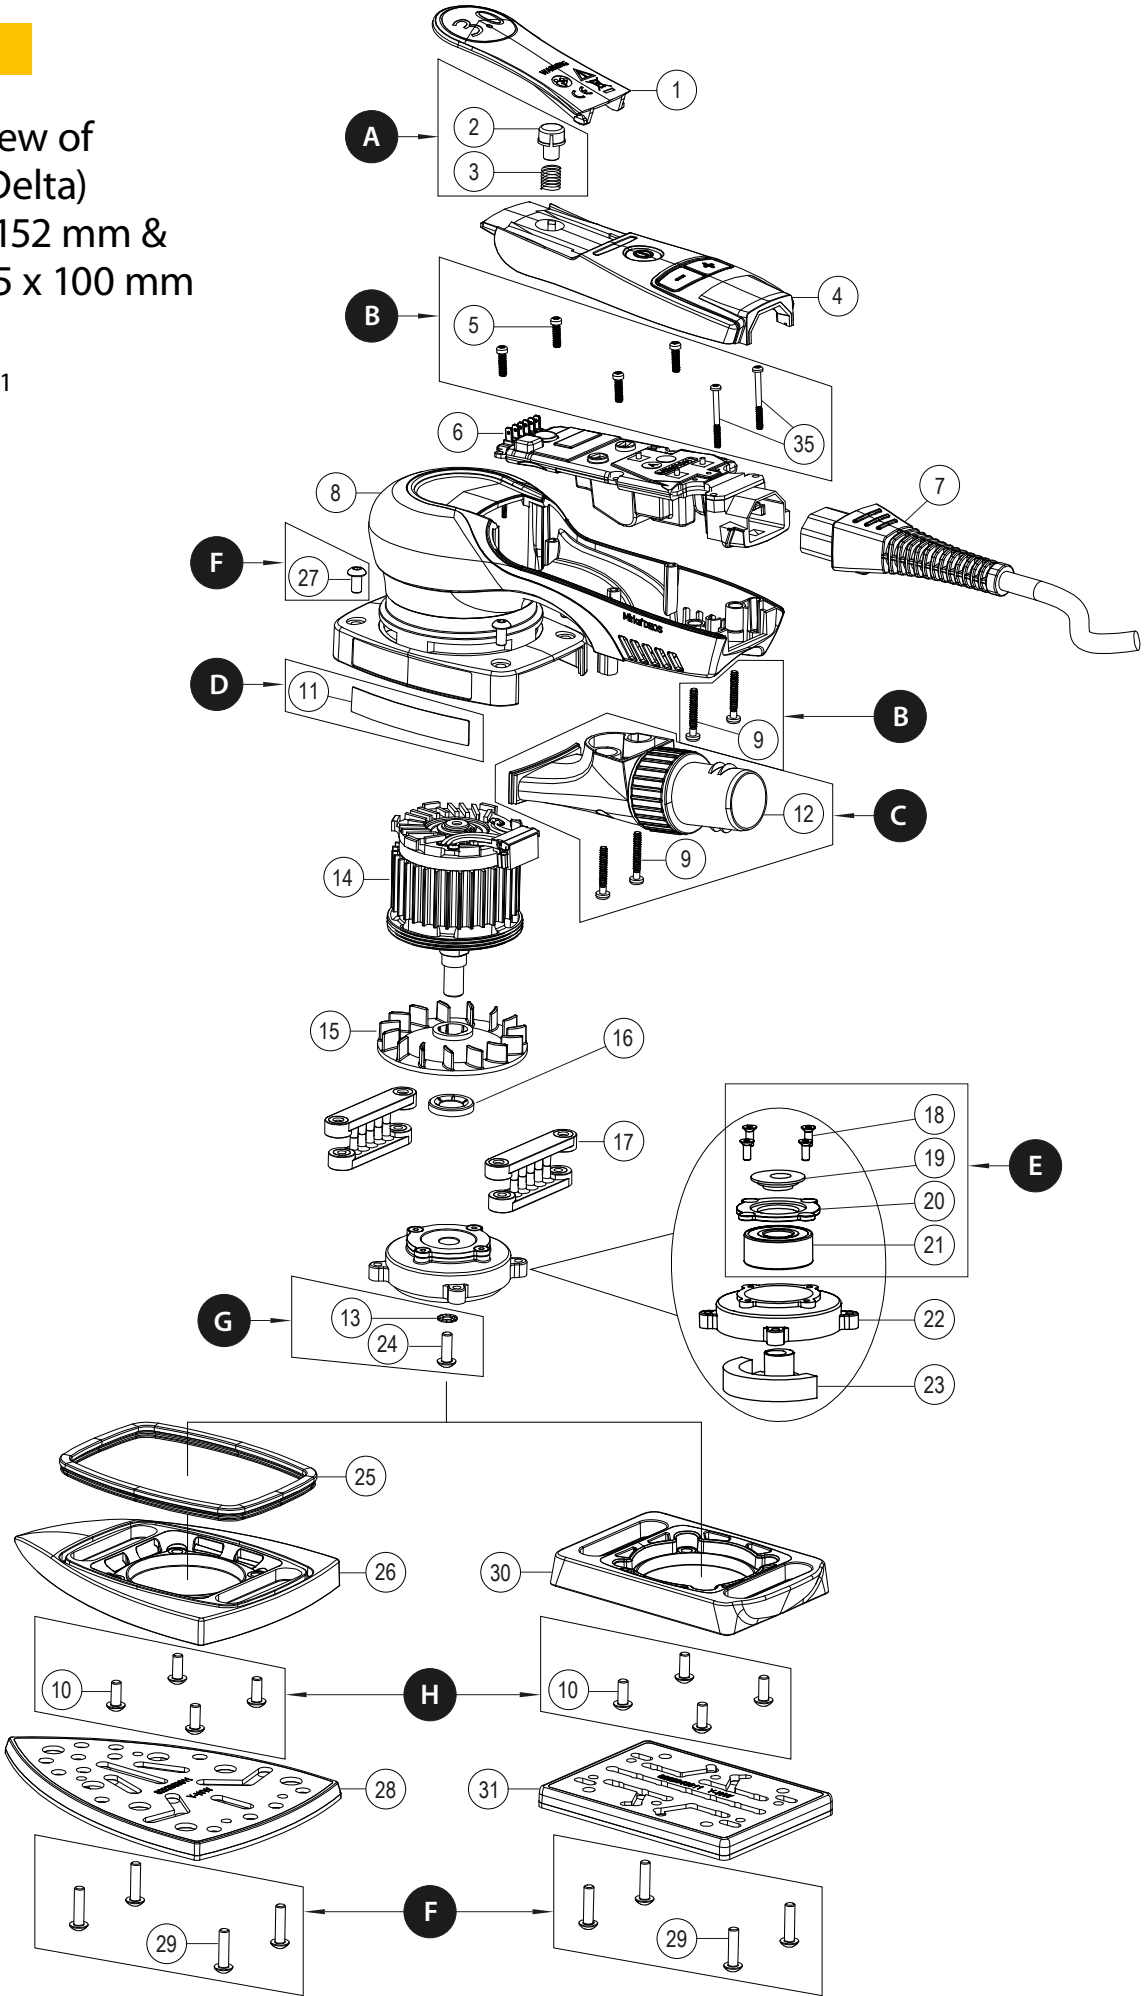

Exploded view of
DEOS 663 (Delta)
100 x 152 x 152 mm &
DEOS 343 75 x 100 mm
(220–240 V)

Updated 22.09.2021

DEOS 663 (Delta) 100 x 152 x 152 mm & DEOS 343 75 x 100 mm (220-240V) Spare Part kits

Electrical tool must be serviced by a qualified repair person and in accordance with national requirements.

Separate spare parts on next page.

DEOS 663 (Delta) 100 x 152 x 152 mm & DEOS 343 75 x 100 mm (220-240V) Spare Parts

Mirka Code	Item	Description	Kit	Qty	Tightening Torque
MIE3310111	1	Lever 3.0mm		1	
	2	Start Button	A	1	
	3	Spring	A	1	
MIE6510411	4	Cover Plate		1	
	5	Screw	B	4	0,5 Nm/0,4 ft-lb
MIE6510611	6	Speed Controller *		1	
MIE6510611CN	6	Speed Controller CN*		1	
MIE9016011	7	Rewireable Mains Cable 4,3m CE 230V EU		1	
MIE9017011	7	Rewireable Mains Cable 4,3m CE 230V UK		1	
MIE9017111	7	Rewireable Mains Cable 4,3m CE 230V CH		1	
MIE9017511	7	Rewireable Mains Cable 4,3m CE 230V ANZ		1	
MIE9017611	7	Rewireable Mains Cable 4,3m CE 230V ARG		1	
MIE9017411	7	Rewireable Mains Cable 4,3m 230V CN		1	
MIE6610811	8	Housing		1	
	9	Screw	B,C	4	1,4 Nm/1,0 ft-lb
	10	Screw	H	4	2,4 Nm/1,8 ft-lb
	11	Type Label	D	1	
	12	Swivel Exhaust	C	1	
	13	Washer	G	1	
MIE3321411	14	Motor 230 V*		1	25 Nm/18,4 ft-lb
MIE3311511	15	Fan		1	
MIE3361611	16	Pushlock Washer 12mm		1	
MIE3311711	17	Pad Support		2	
	18	Screw	E	4	1 Nm/0,7 ft-lb
MIE3311911	19	Dust Shield	E	1	
	20	Bearing Flange	E	1	
	21	Ball Bearing	E	1	
MIE3312211	22	Bearing Housing		1	
MIE6612311	23	Balancing Weight 100x152x152 mm/ 75x100mm		1	
	24	Screw	G	1	2,4 Nm/1,8 ft-lb
MIE6612511	25	Seal - (DEOS 663)		1	
MIE6612611	26	Backing Plate 100x152x152mm		1	
	27	Screw	F	4	2,4 Nm/1,8 ft-lb
8292663011	28	Backing Pad Net 100x152x152mm Grip 32H Med		1	
	29	Screw	F	4	2,4 Nm/1,8 ft-lb
MIE3412611	30	Backing Plate 75x100mm		1	
8292343011	31	Backing Pad 75x100mm Grip 29H Medium		1	
	35	Screw	B	2	0,5 Nm/0,4 ft-lb