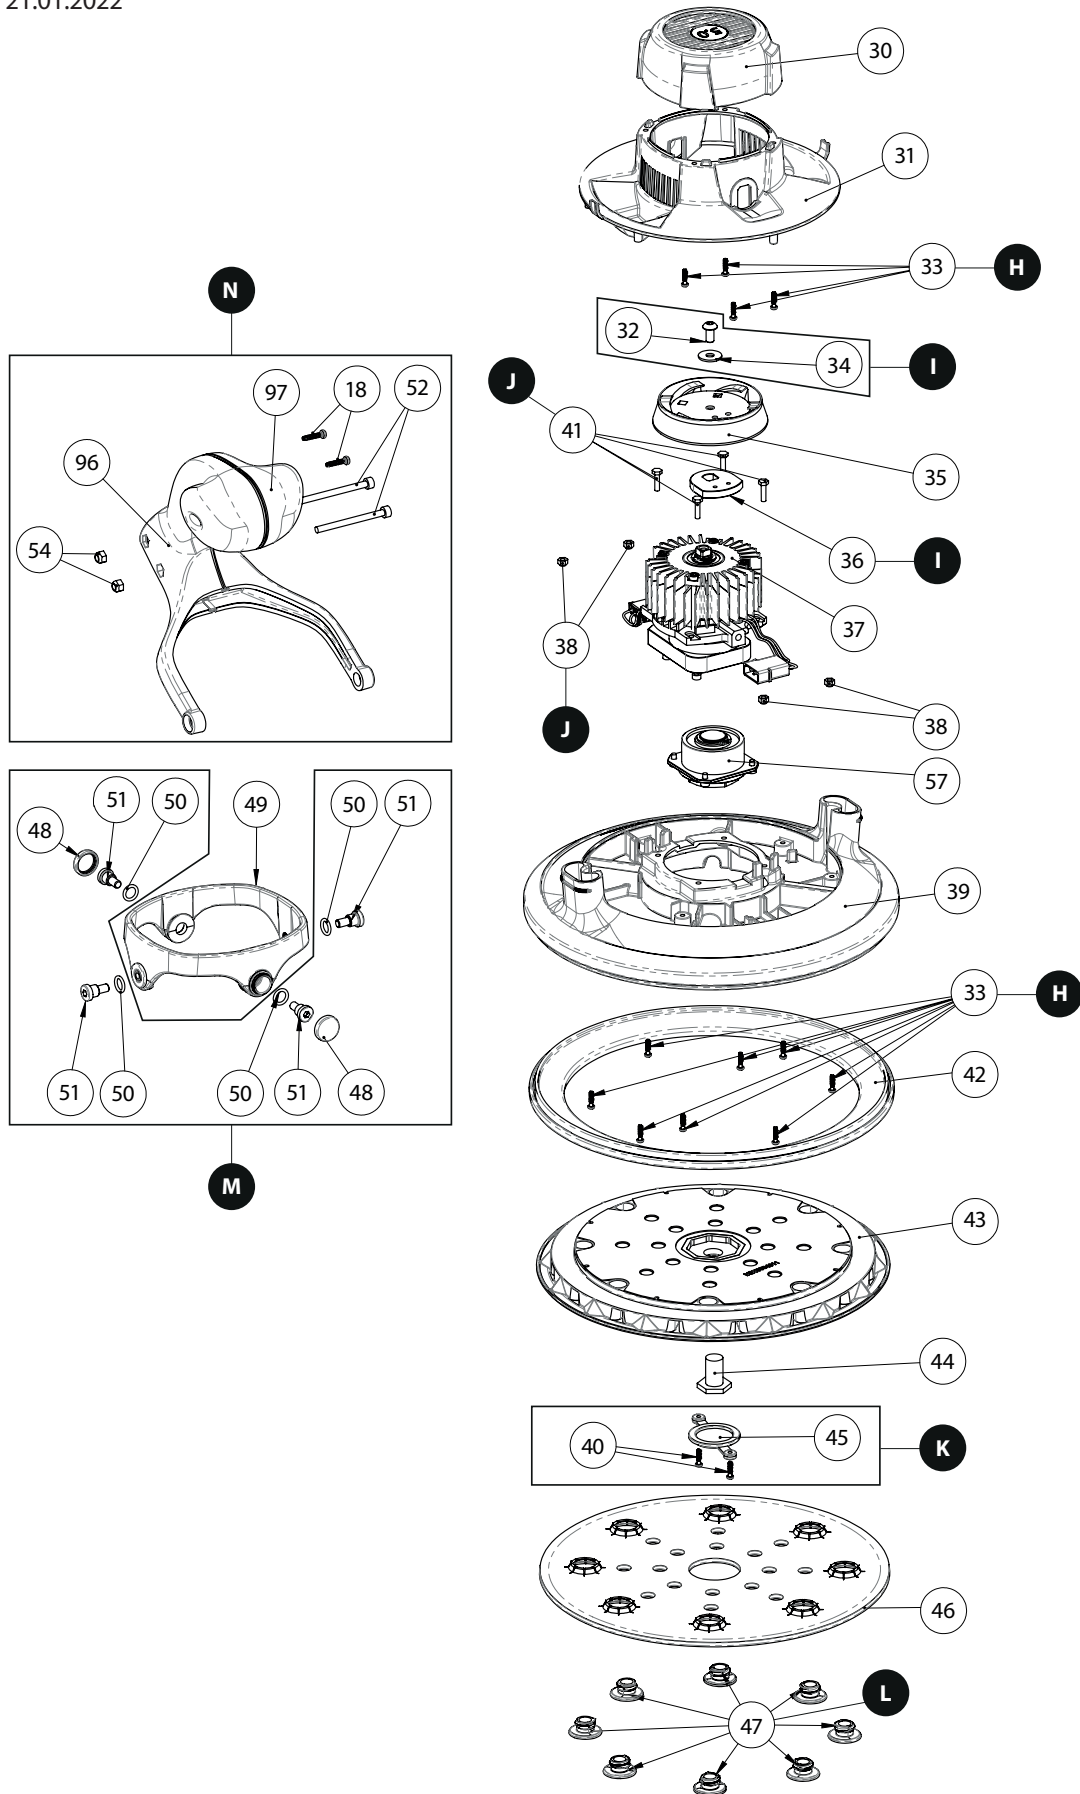

Exploded view of LEROS-S 950XCV 225 mm (100–240V) – Handle

Updated 20.01.2022

Exploded view of LEROS-S 950XCV 225 mm (100–240V) – Grinding head
 Updated 21.01.2022

LEROS-S 950XCV 225 mm (100-240V) Spare Part kits

LEROS-S 950XCV 225 mm (100-240V) Spare Part kits

Mirka Code	Item	Description	Kit	Qty	Tightening Torque
MIW9524011		Cover Cap kit			
	40	Screw STS 2,5 x 8 mm T+/-8	K	2	0,8 Nm/0,6 ft-lb
	45	Cover Cap		1	
MIW9514711		Hole Screw kit			
	47	Hole Screw	L	8	0,8 Nm/0,6 ft-lb
MIW9524811		Joint Screw kit			
	48	Screw Cap	M	2	
	50	O-Ring 7,65 x 1,78 mm		4	
	51	Joint Screw M5 x 8 mm		4	4 Nm/3 ft-lb
MIW9525411		Joint Fork kit with Handle			
	18	Screws 3x14 mm	N	2	0,8 Nm/0,6 ft-lb
	52	Screws M4x50		2	1,4 Nm/1,0 ft-lb
	54	Lock Nut		2	
	96	Joint Fork with Handle Right		1	
	97	Joint Fork with Handle Left		1	

LEROS-S 950XCV 225 mm (100-240V) Spare Parts

Mirka Code	Item	Description	Kit	Qty	Tightening Torque
	50	O-Ring 7,65 x 1,78 mm	M	4	
	51	Joint Screw M5 x 8 mm	M	4	4 Nm/3 ft-lb
	52	Screw M4 x 50 mm	N	2	1,4 Nm/1,0 ft-lb
	54	Lock Nut	N	2	
MIW9525711	57	Spindle + Bearing assembly		1	
	92	Type Label	A	1	
	93	Power Socket assembly	E	1	
MIW9519411	94	Tube (Short)		1	
MIW9519511	95	Power and Signal Cable (Short)		1	
	96	Joint Fork with Handle Right	N	1	
	97	Joint Fork with Handle Left	N	1	