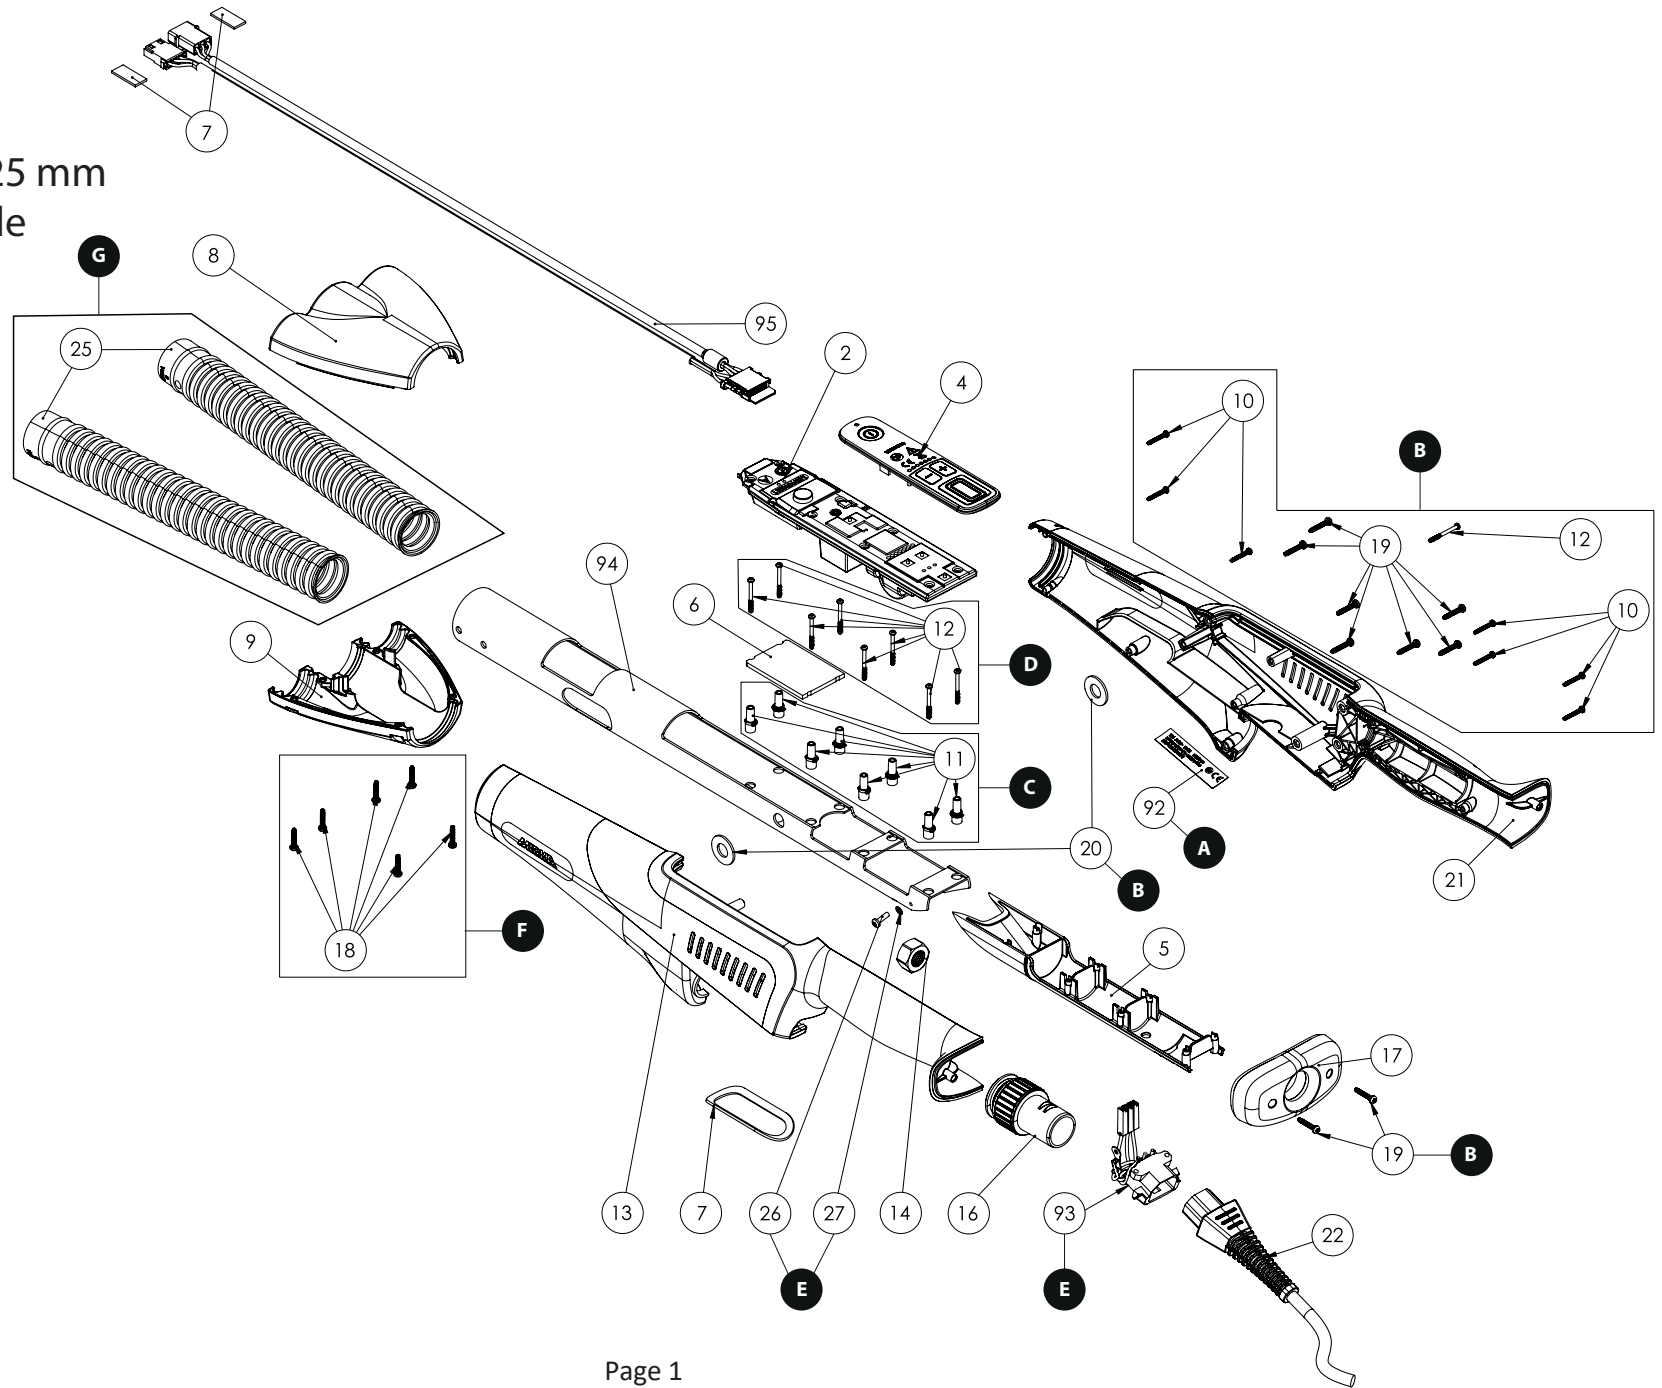

Exploded view of LEROS-S 950XCV 225 mm (100–240V) – Handle

Updated 20.01.2022

Exploded view of LEROS-S 950XCV 225 mm (100–240V) – Grinding head
 Updated 21.01.2022

LEROS-S 950XCV 225 mm (100-240V) Spare Part kits

LEROS-S 950XCV 225 mm (100-240V) Spare Part kits

Mirka Code	Item	Description	Kit	Qty	Tightening Torque
MIW9524011		Cover Cap kit			
	40	Screw STS 2,5 x 8 mm T+/-8	K	2	0,8 Nm/0,6 ft-lb
	45	Cover Cap		1	
MIW9514711		Hole Screw kit			
	47	Hole Screw	L	8	0,8 Nm/0,6 ft-lb
MIW9524811		Joint Screw kit			
	48	Screw Cap	M	2	
	50	O-Ring 7,65 x 1,78 mm		4	
	51	Joint Screw M5 x 8 mm		4	4 Nm/3 ft-lb
MIW9525411		Joint Fork kit with Handle			
	18	Screws 3x14 mm	N	2	0,8 Nm/0,6 ft-lb
	52	Screws M4x50		2	1,4 Nm/1,0 ft-lb
	54	Lock Nut		2	
	96	Joint Fork with Handle Right		1	
	97	Joint Fork with Handle Left		1	

LEROS-S 950XCV 225 mm (100-240V) Spare Parts

Mirka Code	Item	Description	Kit	Qty	Tightening Torque
	50	O-Ring 7,65 x 1,78 mm	M	4	
	51	Joint Screw M5 x 8 mm	M	4	4 Nm/3 ft-lb
	52	Screw M4 x 50 mm	N	2	1,4 Nm/1,0 ft-lb
	54	Lock Nut	N	2	
MIW9525711	57	Spindle + Bearing assembly		1	
	92	Type Label	A	1	
	93	Power Socket assembly	E	1	
MIW9519411	94	Tube (Short)		1	
MIW9519511	95	Power and Signal Cable (Short)		1	
	96	Joint Fork with Handle Right	N	1	
	97	Joint Fork with Handle Left	N	1	