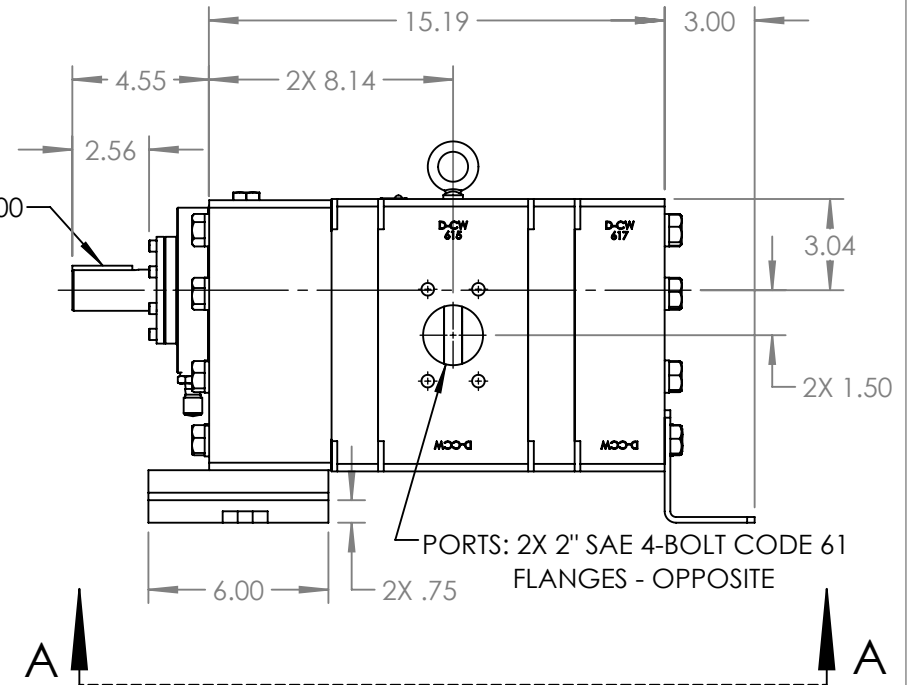

KEY .31 X .31 X 2.00