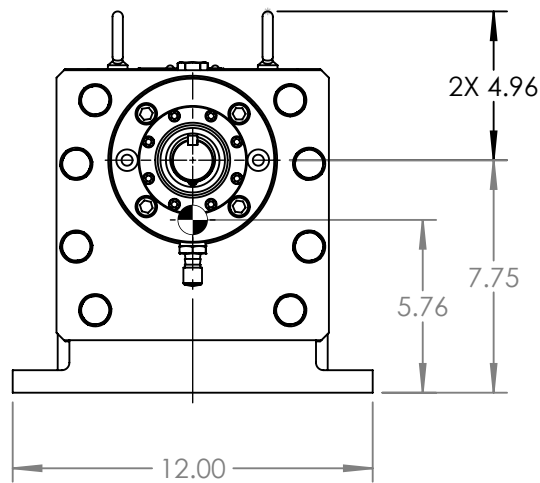

KEY .31 X .31 X 2.00

PORTS: 2X 2" SAE 4-BOLT CODE 61 FLANGES - OPPOSITE

MODELS: GB-41430-K00, GB-41430-K10, GB-41430-R00, GB-41430-R10

NOTES:

1. ALL DIMENSIONS ARE FOR REFERENCE ONLY.

STATE	Released	07/21/2020
DRAWN	bmanternach	6/29/2020
CHECKED	GDJ	07/20/2020

DIMENSIONS ARE IN INCHES
PROJECT: E302
WAS:

VIKING PUMP, INC.
A Unit of IDEX Corporation
Cedar Falls, IA 50613
U.S.A.

3D

DWG. NO. GPV-1430-044-U

SHEET 1 OF 1

REV. A.0

07/21/2020