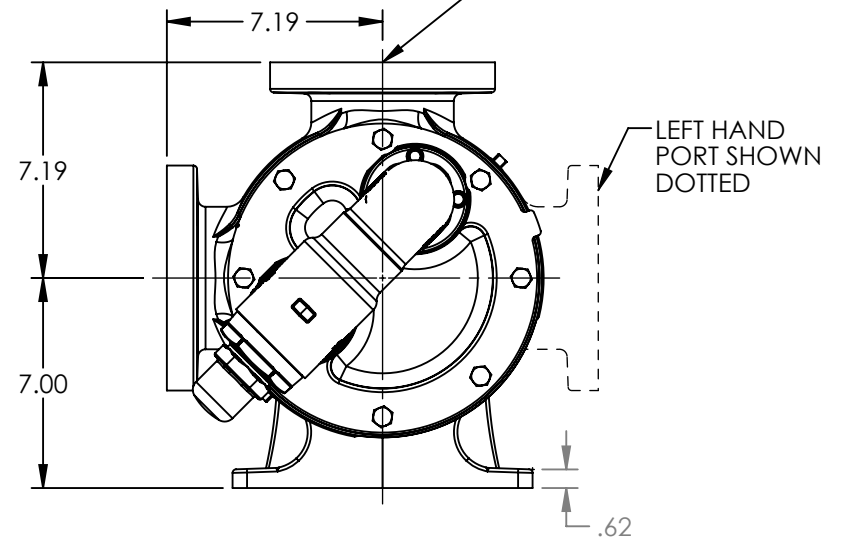

PORTS: 2X 3" FLANGES
 SUITABLE FOR USE WITH
 CLASS 125 ANSI FLANGES
 (224A, 1224A, 4224A, 4224B)
 CLASS 150 ANSI FLANGES
 (223A, 4223A, 226A, 4226A, 227A, 1227A, 4227A)

STANDARD MODELS:
 LS224A, LS1224A, LS4224A, LS4224B, LS223A, LS4223A, LS226A, LS4226A, LS227A, LS1227A, LS4227A

NOTES:
 1. ALL DIMENSIONS ARE FOR REFERENCE ONLY.

STATE	Released	11/08/2019	DIMENSIONS ARE IN INCHES		VIKING PUMP, INC. A Unit of IDEX Corporation Cedar Falls, IA 50613 U.S.A.	THIS DRAWING IS THE PROPERTY OF VIKING PUMP, INC. AND IS PROPRIETARY IN GENERAL AND DETAIL. IT SHALL NOT BE COPIED OR ITS CONTENTS REVEALED TO OUTSIDE PARTIES WITHOUT THE WRITTEN CONSENT OF VIKING PUMP, INC.	3D	DWG. NO.	SHEET 1 OF 1	REV. D.1	
DRAWN	sjakel	05/28/2019						PROJECT:	LV-3495		
CHECKED	AA	11/08/2019						WAS:			