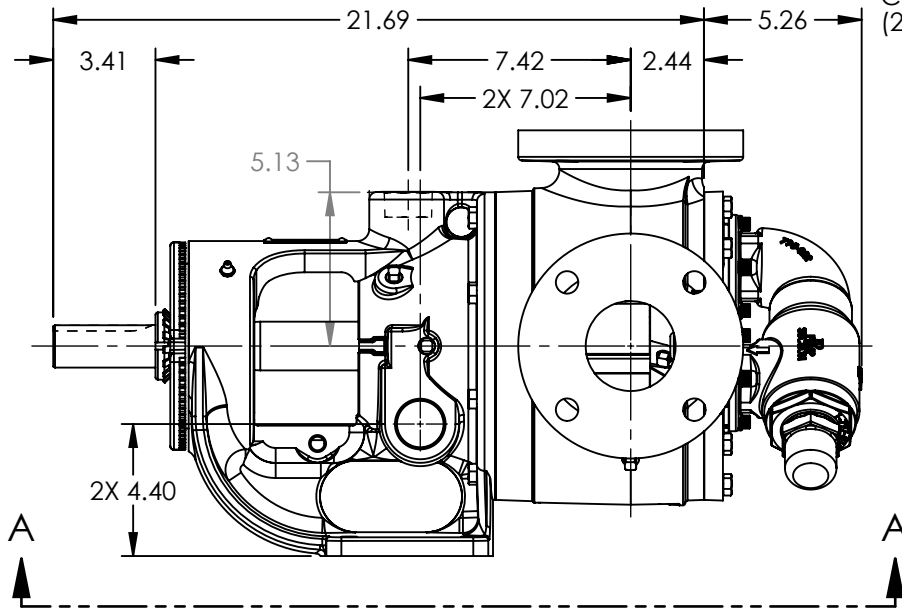

PORTS: 2X 3" FLANGES
 SUITABLE FOR USE WITH
 CLASS 125 ANSI FLANGES
 (224A, 1224A, 4224A, 4224B)
 CLASS 150 ANSI FLANGES
 (223A, 4223A, 226A, 4226A, 227A, 1227A, 4227A)

STANDARD MODELS:
 LS224A, LS1224A, LS4224A, LS4224B, LS223A, LS4223A, LS226A, LS4226A, LS227A, LS1227A, LS4227A

NOTES:
 1. ALL DIMENSIONS ARE FOR REFERENCE ONLY.

STATE	Released	11/08/2019	DIMENSIONS ARE IN INCHES		VIKING PUMP, INC. A Unit of IDEX Corporation Cedar Falls, IA 50613 U.S.A.	THIS DRAWING IS THE PROPERTY OF VIKING PUMP, INC. AND IS PROPRIETARY IN GENERAL AND DETAIL. IT SHALL NOT BE COPIED OR ITS CONTENTS REVEALED TO OUTSIDE PARTIES WITHOUT THE WRITTEN CONSENT OF VIKING PUMP, INC.	3D	DWG. NO.	SHEET 1 OF 1	REV. D.1	
DRAWN	sjakel	05/28/2019						PROJECT:	LV-3495		
CHECKED	AA	11/08/2019						WAS:			