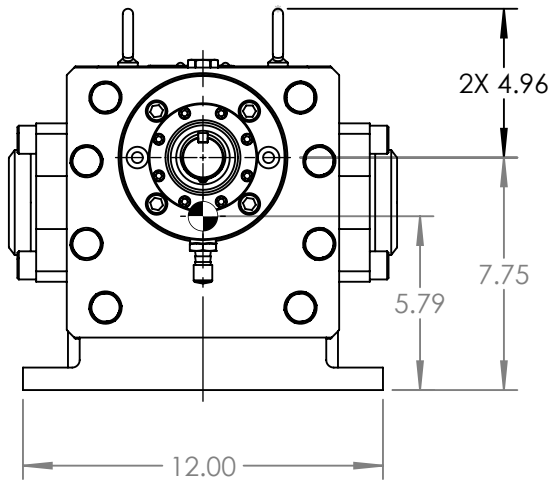

PORTS: 2X 3" SAE 4-BOLT CODE 61 BUTT WELD FLANGES OPPOSITE

NOTES:

1. ALL DIMENSIONS ARE FOR REFERENCE ONLY.

MODELS: GB-41440-K00, GB-41440-K10, GB-41440-R00, GB-41440-R10

STATE	Released	07/21/2020
DRAWN	bmanernach	6/29/2020
CHECKED	GDJ	07/20/2020

DIMENSIONS ARE IN INCHES	
PROJECT:	E302
WAS:	EX-E302-22

VIKING PUMP, INC.
A Unit of IDEX Corporation
Cedar Falls, IA 50613
U.S.A.

3D

DWG. NO. GPV-1440-035-U
SHEET 1 OF 1

REV. A.0
07/21/2020