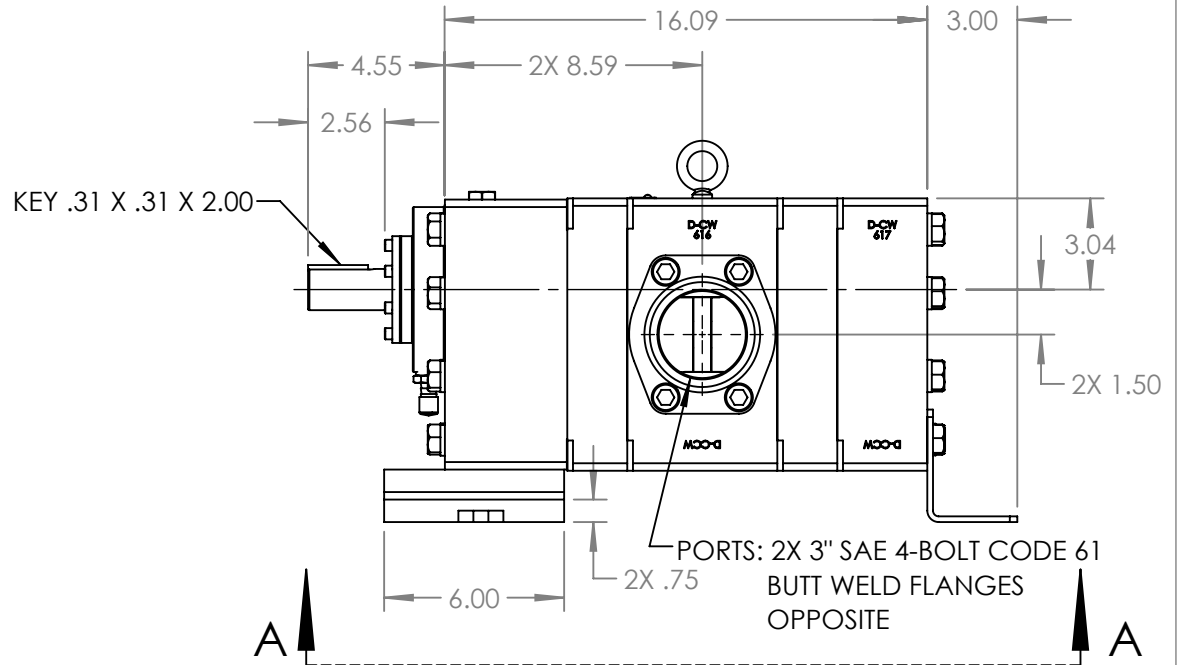

PORTS: 2X 3" SAE 4-BOLT CODE 61 BUTT WELD FLANGES OPPOSITE

NOTES:

1. ALL DIMENSIONS ARE FOR REFERENCE ONLY.

MODELS: GB-41440-K00, GB-41440-K10, GB-41440-R00, GB-41440-R10

STATE	Released	07/21/2020
DRAWN	bmanernach	6/29/2020
CHECKED	GDJ	07/20/2020

DIMENSIONS ARE IN INCHES	
PROJECT:	E302
WAS:	EX-E302-22

VIKING PUMP, INC.
A Unit of IDEX Corporation
Cedar Falls, IA 50613
U.S.A.

3D

DWG. NO. GPV-1440-035-U
SHEET 1 OF 1

REV. A.0
07/21/2020