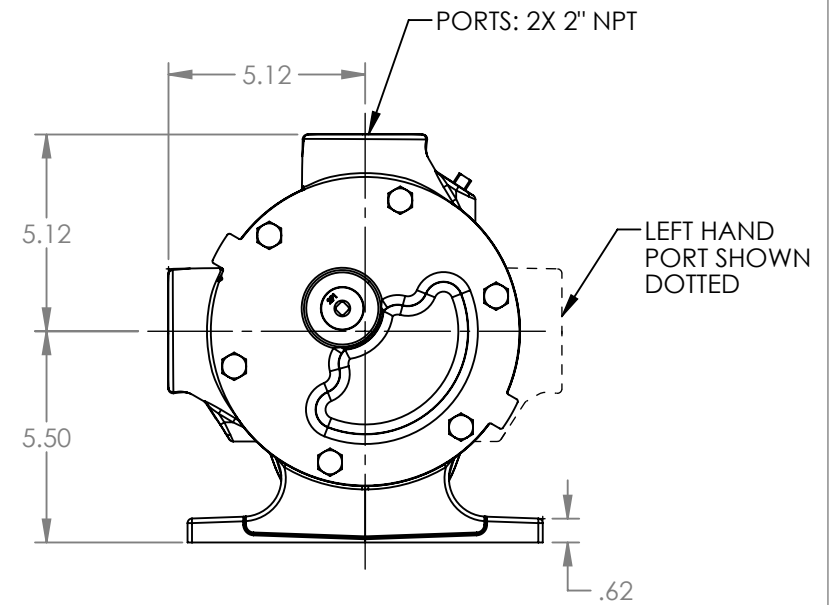

VIEW A-A

STANDARD MODELS: K124A, K1124A, K4124A, K4124B, KK124A, KK1124A, KK4124A, KK4124B, K126A, K4126A, KK126A, KK4126A, K4624B, KK4624B

NOTES:  
1. ALL DIMENSIONS ARE FOR REFERENCE ONLY.

STATE	Released	11/08/2019	DIMENSIONS ARE IN INCHES		VIKING PUMP, INC. A Unit of IDEX Corporation Cedar Falls, IA 50613 U.S.A.	THIS DRAWING IS THE PROPERTY OF VIKING PUMP, INC. AND IS PROPRIETARY IN GENERAL AND DETAIL. IT SHALL NOT BE COPIED OR ITS CONTENTS REVEALED TO OUTSIDE PARTIES WITHOUT THE WRITTEN CONSENT OF VIKING PUMP, INC.	<b>3D</b>	DWG. NO. KV-2311	SHEET 1 OF 1	REV. C.1
DRAWN	djaramillo	1/11/2019								PROJECT:
CHECKED	AA	11/08/2019	WAS:							11/08/2019