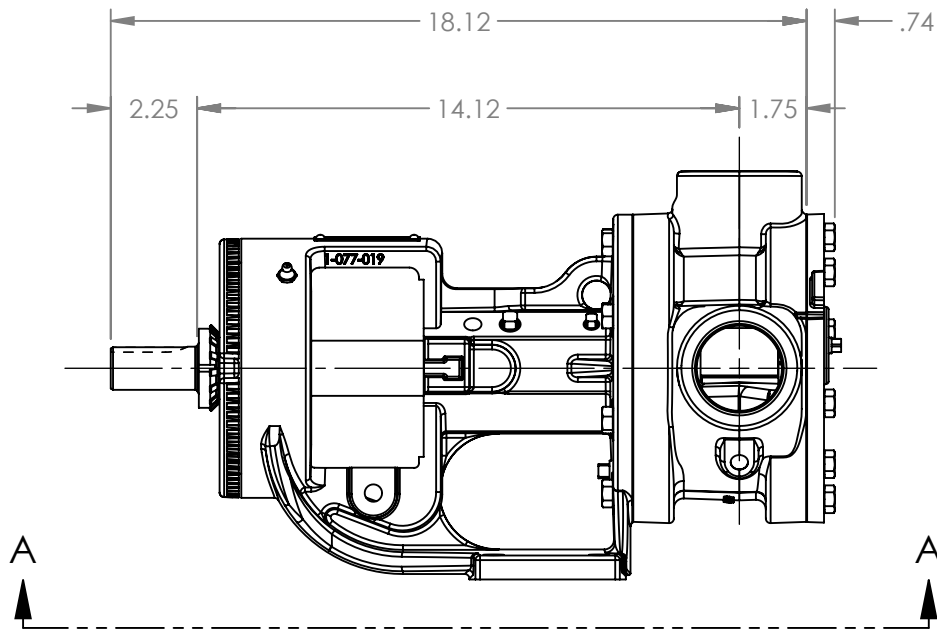

VIEW A-A

STANDARD MODELS: K124A, K1124A, K4124A, K4124B, KK124A, KK1124A, KK4124A, KK4124B, K126A, K4126A, KK126A, KK4126A, K4624B, KK4624B

NOTES:  
1. ALL DIMENSIONS ARE FOR REFERENCE ONLY.

STATE	Released	11/08/2019	DIMENSIONS ARE IN INCHES		VIKING PUMP, INC. A Unit of IDEX Corporation Cedar Falls, IA 50613 U.S.A.	THIS DRAWING IS THE PROPERTY OF VIKING PUMP, INC. AND IS PROPRIETARY IN GENERAL AND DETAIL. IT SHALL NOT BE COPIED OR ITS CONTENTS REVEALED TO OUTSIDE PARTIES WITHOUT THE WRITTEN CONSENT OF VIKING PUMP, INC.	<b>3D</b>	DWG. NO. KV-2311	SHEET 1 OF 1	REV. C.1
DRAWN	djaramillo	1/11/2019								PROJECT:
CHECKED	AA	11/08/2019	WAS:							11/08/2019