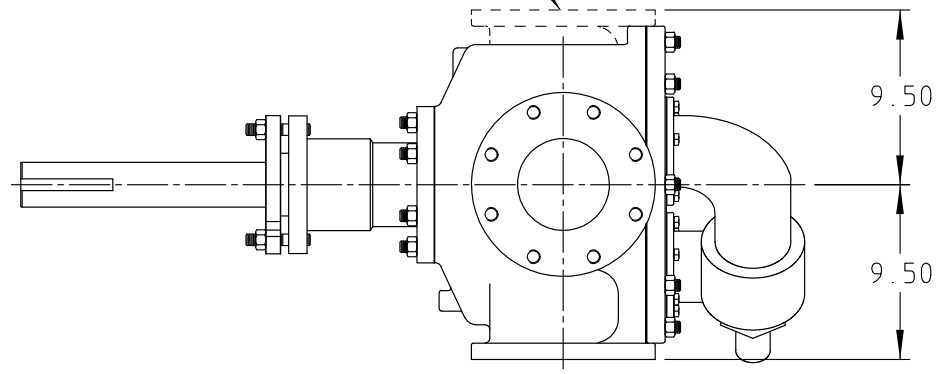

DRAWING NO.  
NV-648

LEFT HAND PORT  
SHOWN DOTTED

PORTS: 5" FLANGES  
WITH STUDS AND NUTS  
(NOT SHOWN)  
SUITABLE FOR USE WITH  
125# ANSI FLANGES

STANDARD MODELS: N32

DRAWN DANN DATE 27 NOV 2000  
CHECKED DC DATE 19 DEC 2000

**VIKING PUMP**  
VIKING PUMP, INC.  
A Unit of IDEX Corporation  
Cedar Falls, Iowa 50613  
U.S.A.

DRAWING NO.  
NV-648

REV. B  
12 DEC 2007