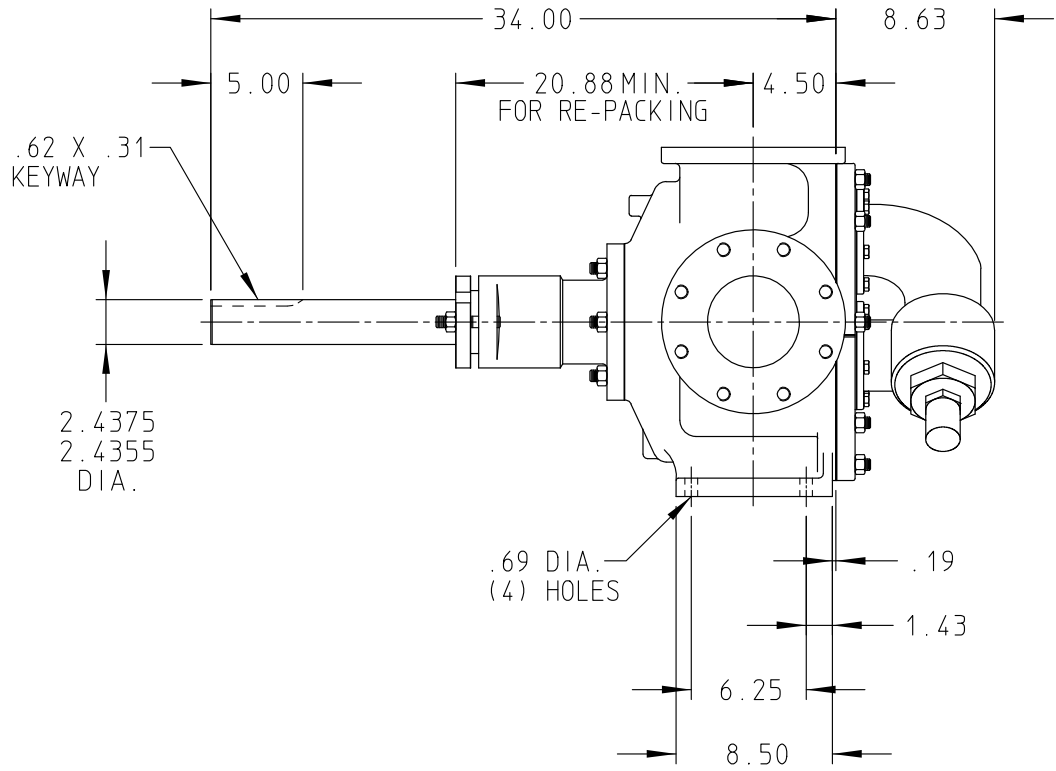

DRAWING NO.  
NV-648

LEFT HAND PORT  
SHOWN DOTTED

PORTS: 5" FLANGES  
WITH STUDS AND NUTS  
(NOT SHOWN)  
SUITABLE FOR USE WITH  
125# ANSI FLANGES

STANDARD MODELS: N32

DRAWN DANN DATE 27 NOV 2000  
CHECKED DC DATE 19 DEC 2000

**VIKING PUMP**  
VIKING PUMP, INC.  
A Unit of IDEX Corporation  
Cedar Falls, Iowa 50613  
U.S.A.

DRAWING NO.  
NV-648

REV. B  
12 DEC 2007