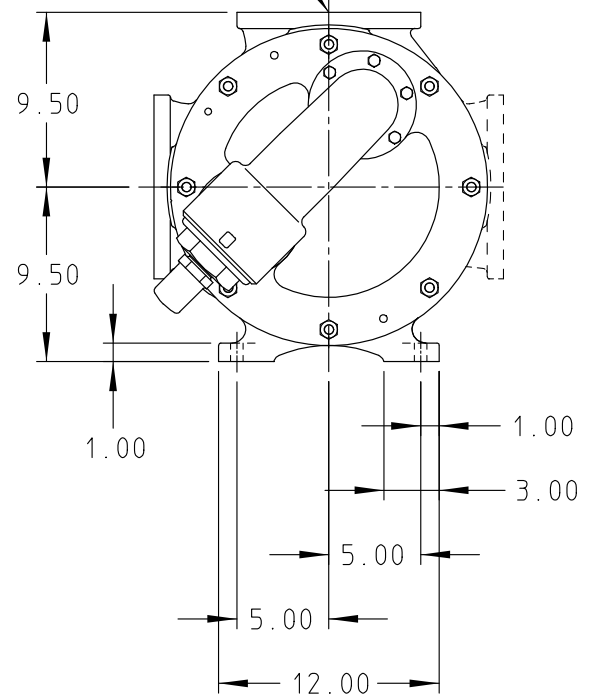

DRAWING NO.  
NV-648

LEFT HAND PORT  
SHOWN DOTTED

PORTS: 5" FLANGES  
WITH STUDS AND NUTS  
(NOT SHOWN)  
SUITABLE FOR USE WITH  
125# ANSI FLANGES

STANDARD MODELS: N32

DRAWN DANN DATE 27 NOV 2000  
CHECKED DC DATE 19 DEC 2000