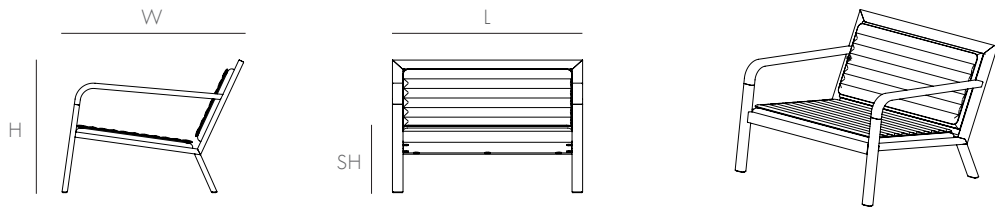

DK CHAIR

The DK Collection provides luxurious comfort in a minimalist design. Inspired by traditional Danish lounge chairs, the legs of the DK Chair are crafted from steel, and seamlessly connect to curved walnut arms. The leather cushion is finished with detailed stitching and is semi-attached to a thicker inset cushion. Pair with the DK Ottoman and the DK Bench to complete your modern lounge set.

DIMENSIONS

L36 W34 H25 SH13

AVAILABLE IN

BLACK LEATHER/ WALNUT
S1DKLC01730301

DETAILS

- Bent walnut arms connect seamlessly to a powder-coated steel frame in Uhuru Black
- Seat and back pads are made from contract-grade black leather
- Cushions have horizontal stitching and are semi-attached to the frame
- Ships fully assembled