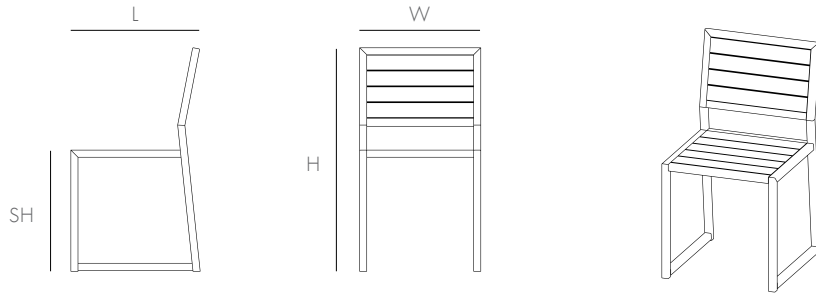

1 X 1 CHAIR

Contemporary meets classic. An Uhuru standard, the Frame Chair was designed to reflect the perfect seated proportion. Designed with a slatted wood seat & back and a sturdy metal frame, it comes in a variety of finish combinations. Pair with the 1 x 1 Chair Seat Pad for more cushioning.

DIMENSIONS

L18 W17 H32 SH17.75

AVAILABLE IN

BLACK OAK/UHURU BLACK
E1X1CH015201

WHITE WASHED ASH/WHITE
E1X1CH015411

DETAILS

- Inset solid wood slats create the seat and back
- Powder-coated steel frame constructed from 1x1 inch box tubing