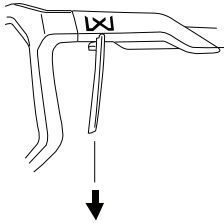

ASSEMBLY

To assemble the side shields align the tab on the side shield with the hole in the bottom of the temple and insert it. Note: The side shields are labeled L and R for left and right.

Twist the side shield toward the temple until you hear it click into place.

REMOVAL

To remove grab the temple arm and twist the side shield inwards.

From there you can pull straight down.

PERMANENT PLUG INSERTION

To make the side shields permanently affixed to the frame, the plug needs to be inserted into the hole on the inside of the temple by the hinge. After attaching the side shields, firmly push the plug into the hole until it is flush with the temple. The side shield will not be removable after this is done.