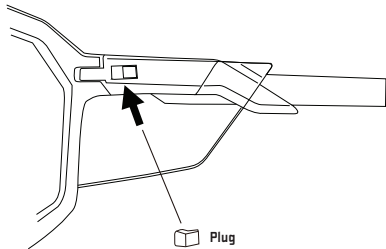

ASSEMBLY

To assemble the side shields align the tab on the side shield with the hole in the bottom of the temple and insert it. Note: The side shields are labeled L and R for left and right.

Twist the side shield toward the temple until you hear it click into place.

REMOVAL

To remove grab the temple arm and twist the side shield inwards.

From there you can pull straight down.

PERMANENT PLUG INSERTION

To make the side shields permanently affixed to the frame, the plug needs to be inserted into the hole on the inside of the temple by the hinge. After attaching the side shields, firmly push the plug into the hole until it is flush with the temple. The side shield will not be removable after this is done.