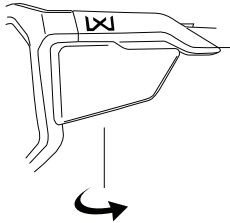

ASSEMBLY

To assemble the side shields align the tab on the side shield with the hole in the bottom of the temple and insert it. Note: The side shields are labeled L and R for left and right.

Twist the side shield toward the temple until you hear it click into place.

REMOVAL

To remove grab the temple arm and twist the side shield inwards.

From there you can pull straight down.

PERMANENT PLUG INSERTION

To make the side shields permanently affixed to the frame, the plug needs to be inserted into the hole on the inside of the temple by the hinge. After attaching the side shields, firmly push the plug into the hole until it is flush with the temple. The side shield will not be removable after this is done.