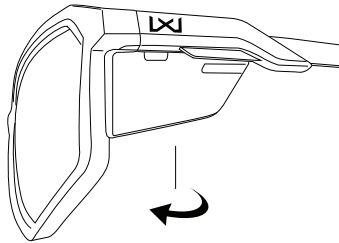

ASSEMBLY

To assemble the side shields align the tab on the side shield with the hole in the bottom of the temple and insert it. Note: The side shields are labeled L and R for left and right.

Twist the side shield toward the temple until you hear it click into place.

REMOVAL

To remove grab the temple arm and twist the side shield inwards.

From there you can pull straight down.

PERMANENT PLUG INSERTION

To make the side shields permanently affixed to the frame, the plug needs to be inserted into the hole on the inside of the temple by the hinge. After attaching the side shields, firmly push the plug into the hole until it is flush with the temple. The side shield will not be removable after this is done.