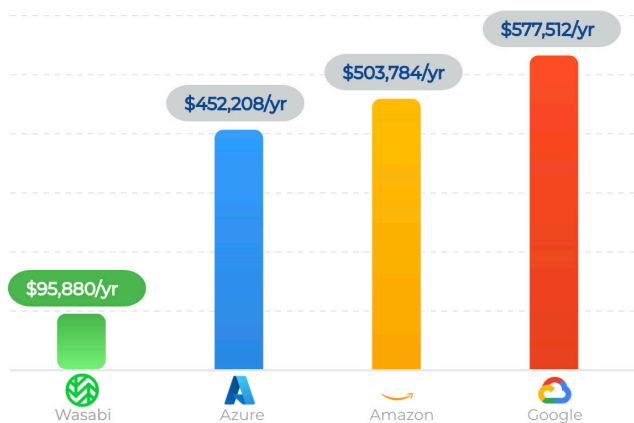

Disruptive pricing

Affordable, simple and predictable, Wasabi's pricing blows away the competition. With two ways to pay, choose the model that works best for your business.

Wasabi's pay-as-you-go pricing model is billed monthly and is built to scale with your data needs.

Wasabi Reserved Capacity Storage makes buying cloud storage a natural addition to your on-premises storage. If you are thinking about buying more hardware storage, compare the price against 5 years of Reserved Capacity Storage.

You can purchase cloud storage in 1, 3, or 5 year increments and achieve greater discounts for term and capacity.

Unlike Amazon, Google and Azure we don't impose extra fees to retrieve data from storage (egress fees). And we don't charge extra fees for PUT, GET, DELETE or other API requests.

Annual Storage Fees for 1 PB of Data¹