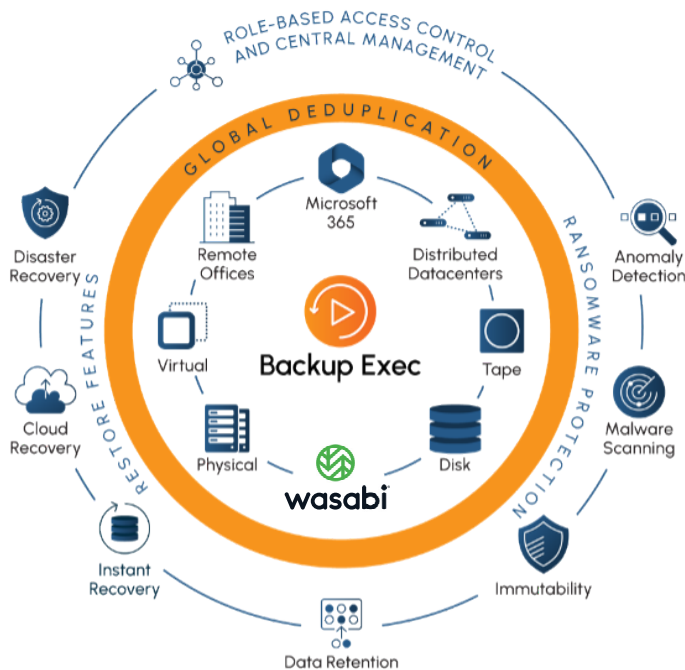

# Cyber resiliency redefined through a unified, scalable and cost-effective data protection solution with Wasabi and Arctera

## A fast, cost-effective, unified backup and recovery solution with Immutable Cloud Storage

Arctera Backup Exec™ makes data protection effortless, secure, and unified. You have full control—decide what to back up, where to store it, and how to manage costs. Your data stays safe and accessible at every step, whether backing up on-premises or the Wasabi cloud, safeguarding cloud-based workloads, or recovering from the cloud. Paired with Wasabi’s hot cloud storage, it delivers a seamless, secure, and budget-friendly data protection solution.

Wasabi and Arctera deliver a robust, secure data protection solution for any backup scenario. Together, they help you achieve the 3-2-1-1-0 rule for cyber resilience while staying cost-effective. This scalable, durable, and enterprise-grade solution ensures your organization’s data remains protected, no matter where it’s stored.

## Features

- Secure, and cost-effective cyber-resilient data protection solution
- Streamline backups with direct-to-cloud primary and secondary copies.
- Leverage affordable cloud object storage with unified, scalable backup and recovery solutions