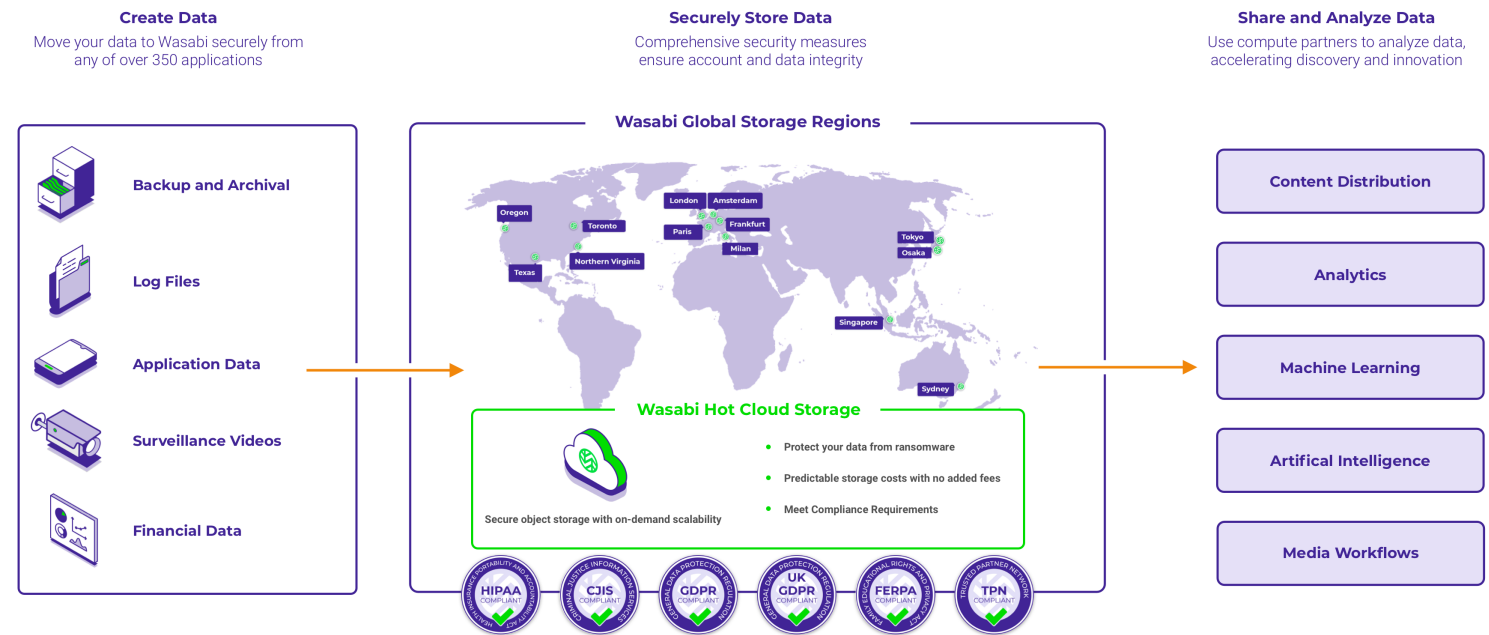

# Wasabi Hot Cloud Storage

Wasabi Hot Cloud Storage is a universal, one-size-fits-all cloud object storage service that simplifies storage by enabling a highly available environment across a range of business use cases. With Wasabi, all data is treated equally—without confusing storage tiers—giving you the freedom to access your data anytime, no matter how you classify it: hot, cool, or cold. Our hot cloud storage is low-cost, secure, and durable, with no tier-based latency delays.

Wasabi Hot Cloud Storage provides the following key features:

- > S3 compatible/compliant API for seamless application integration
- > Purpose-built platform and API for managing and monitoring multiple Wasabi accounts
- > Graphical user interface management console for easy bucket management
- > Security features including object lock (immutability), MFA, multi-user authentication, and IAM (RBAC)
- > Predictable pricing with Reserved Capacity or Pay-As-You-Go options
- > Perfect for SMBs and Enterprises with constantly growing datasets

## Wasabi AiR Intelligent Media Storage

Breathe new life into your media. Wasabi AiR is intelligent cloud object storage designed to help you quickly find and affordably access any moment in every media file you own. Wasabi integrates capacity-based storage with AI-based metadata auto-tagging, multilingual transcription, and an intuitive search console.

## Wasabi Surveillance Cloud

Wasabi Surveillance Cloud is a bundled offering that integrates a cloud bridge software application with a Wasabi Hot Cloud Storage subscription. Users of every major video management system (VMS) now have the ability to offload video surveillance data from their local storage environment to the cloud without making any changes to their existing operations.