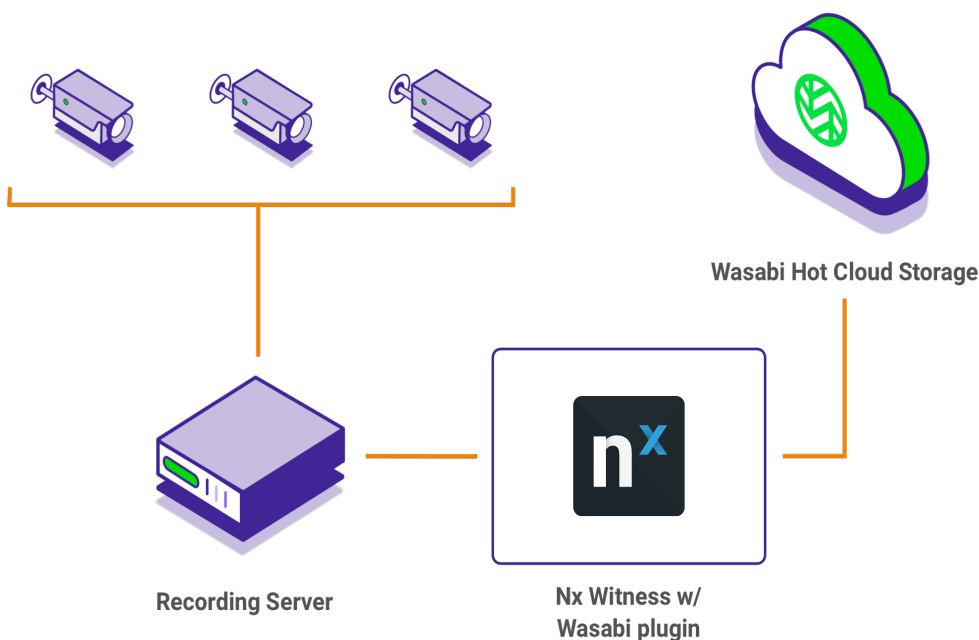

Combining Wasabi cloud storage with Powered by Nx products creates a unique, cloud storage-enabled IP Video management solution which can be used to:

- Lower on-prem storage needs and costs by moving surveillance video off-site
- Enable unlimited storage archive retention periods to meet compliance requirements
- Empower organizations to mitigate risk from ransomware or other threats by moving high value video from on-prem archives to secure object-based cloud storage
- Capture, analyze and upload surveillance video from over 600 IP camera manufacturers and 11,000 devices for maximum flexibility and scalability

Features

- › A full-stack (Cloud, Desktop, Mobile, and Server) IP video management solution
- › Scale your IP video surveillance system to any size across any number of sites
- › Develop custom VSaaS solutions for any market or application with open developer tools

Benefits

- › Lower up-front costs by reducing on-prem storage needs
- › Increase retention period of captured footage to any duration
- › Create custom retention rules to create a custom-tailored cloud storage solution