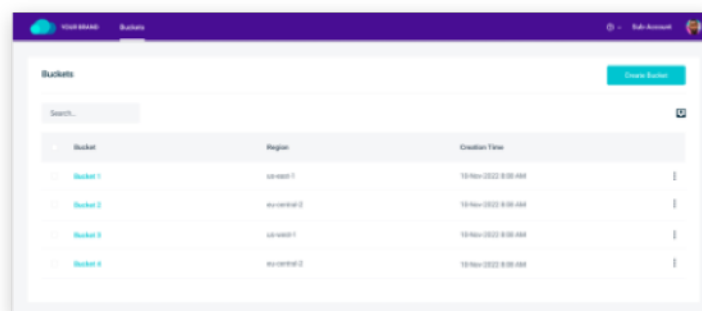

Features and Benefits

1. **1. Seamless Multi-Tenant Cloud Storage:** CCC offers a seamless multi-tenant cloud storage solution, addressing the challenges of data separation, account usage access, and invoicing/billing. With CCC's intuitive interface, users can effortlessly manage their data while ensuring privacy and security for each tenant.
2. **2. Accelerated Time to Market:** By utilizing the Custom Cloud Console, businesses can skip the lengthy development and integration process typically associated with internal tools or multiple SaaS products. This significantly speeds up their time to market, allowing them to focus on core business activities and gain a competitive edge.
3. **3. Cost-Effective White-Labeling:** CCC provides a cost-effective white-labeling option, empowering Wasabi Partners and Customers to customize the platform as their own. With the ability to incorporate their logos, colors, and URLs, businesses can enhance their brand presence and deliver a personalized customer experience without incurring high maintenance costs.

ABOUT WASABI

Wasabi provides simple, predictable and affordable hot cloud storage for businesses all over the world. It enables organizations to store and instantly access an unlimited amount of data at 1/5th the price of the competition with no complex tiers or unpredictable egress fees. Trusted by tens of thousands of customers worldwide, Wasabi has been recognized as one of technology's fastest-growing and most visionary companies. Created by Carbonite co-founders and cloud storage pioneers David Friend and Jeff Flowers, Wasabi is a privately held company based in Boston.

©2023 Wasabi Technologies LLC. All rights reserved. WASABI and the WASABI Logo are trademarks of Wasabi Technologies LLC and may not be used without permission of Wasabi Technologies LLC. All other brand names mentioned herein are for identification purposes only and may be the trademarks of their respective holder(s).