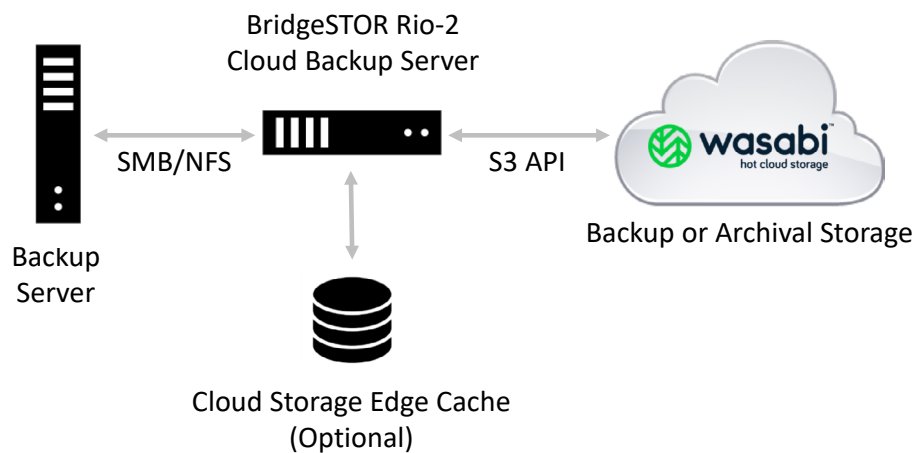

Native Veeam Support

The Rio-2 Cloud Backup Server is built on Centos 7 and is a fully functional, software-based solution and may be used as a Veeam Linux Repository allowing Veeam to seamlessly send backup data to the Wasabi hot cloud storage. The Rio-2 Cloud Backup Server runs in most Virtual Machine environments or may be installed on customer-supplied hardware. Simple to deploy and manage, Rio-2 can be installed and running in less than 30 minutes, using a set it and forget it GUI.

Versatile Solution Supports Many Use Cases

With BridgeSTOR you can efficiently leverage fast and cost-effective Wasabi hot cloud storage for a variety of purposes including:

- Secondary storage for backup or for disaster recovery in the cloud
- Archival storage for compliance and long-term data retention
- Transitional and primary storage for data migration initiatives

Groundbreaking Cloud Backup Economics and Performance

Next Steps

- **CONTACT WASABI TODAY.** Learn more about how Wasabi and BridgeSTOR can help you improve data protection and slash expenses.
- **TRY WASABI FOR FREE.** Get up to 1 TB for 30 days.

ABOUT WASABI

Wasabi is the hot cloud storage company delivering disruptive storage technology that is 1/5th the price of Amazon S3 and faster than the competition with no fees for egress or API requests. Unlike first generation cloud vendors, Wasabi focuses solely on providing the world's best cloud storage platform. Created by Carbonite co-founders and cloud storage pioneers David Friend and Jeff Flowers, Wasabi is on a mission to commoditize the storage industry. Wasabi is a privately held company based in Boston, MA.

Tel **1-844-WASABI-1**
Email **info@wasabi.com**

wasabi
hot cloud storage
www.wasabi.com