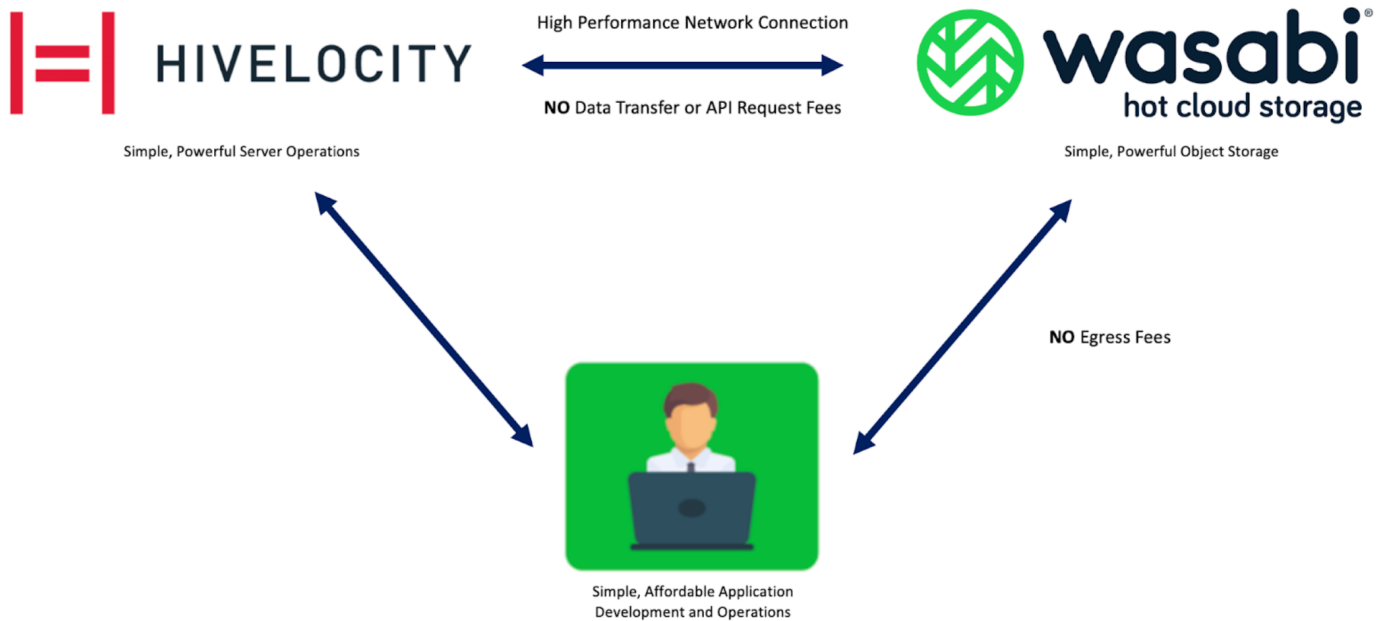

Wasabi and Hivelocity share a desire to simplify cloud infrastructure operations while reducing costs so that their customers can focus their efforts on insights and innovation, not decyphering complicated invoices meant to confuse and camouflage excessive billing. The workloads supported by this collaboration span a broad spectrum, from backup & recovery to analytics to media workflows and archiving. With this partnership mutual customers can quickly and easily spin up their applications and store/analyze their data knowing exactly how much they'll spend for any given period of time. This predictability empowers developers and operations teams working within limited budgets to maximize their return on investment in terms of time, effort, and dollars.

ABOUT WASABI

Wasabi provides simple, predictable and affordable hot cloud storage for businesses all over the world. It enables organizations to store and instantly access an unlimited amount of data at 1/5th the price of the competition with no complex tiers or unpredictable egress fees. Trusted by tens of thousands of customers worldwide, Wasabi has been recognized as one of technology's fastest-growing and most visionary companies. Created by Carbonite co-founders and cloud storage pioneers David Friend and Jeff Flowers, Wasabi is a privately held company based in Boston.

©2022 Wasabi Technologies LLC. All rights reserved. WASABI and the WASABI Logo are trademarks of Wasabi Technologies LLC and may not be used without permission of Wasabi Technologies LLC. All other brand names mentioned herein are for identification purposes only and may be the trademarks of their respective holder(s).

Tel [1-844-WASABI-1](tel:1-844-WASABI-1)
Email info@wasabi.com

wasabi
hot cloud storage

www.wasabi.com