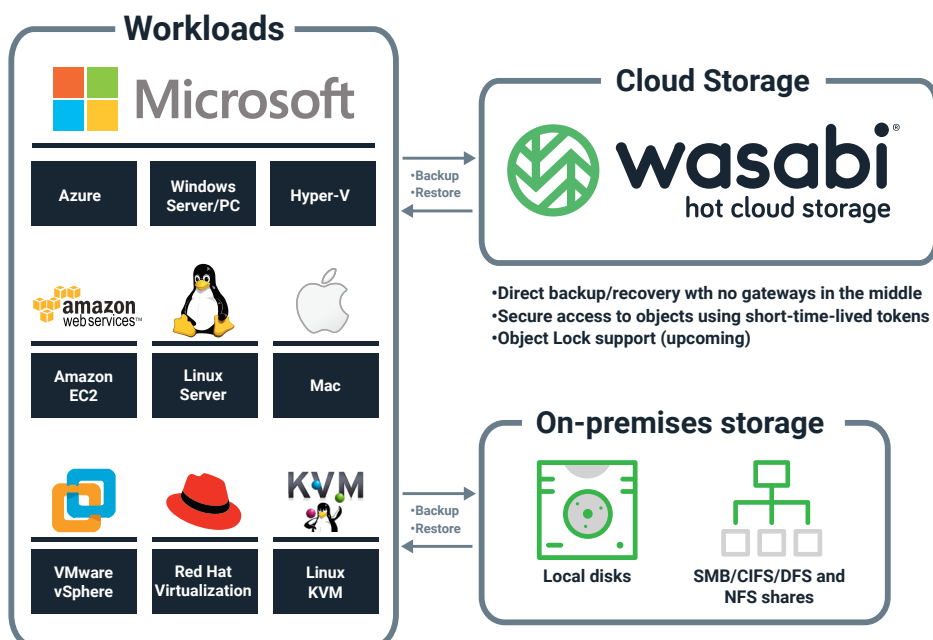

Comprehensive, simple, and scalable data management solution with complete cyber protection

A Cyber Security Backup Powerhouse with Immutable Cloud Storage

In today's relentless digital landscape, backup is not just a safety net; it's the cornerstone of proactive data security and unwavering cyber resiliency. With the evolving threat landscape, mere storage is insufficient. Acronis Cyber Protect addresses these challenges by integrating backup and recovery with cybersecurity. This revolutionary approach eliminates fundamental complexity challenges, delivers better protection against today's advanced threats, and maximizes resource efficiency.

Wasabi Cloud Storage and Acronis Cyber Protect seamlessly combine to provide comprehensive backups and secure, easy-to-manage and affordable cloud storage to help businesses manage storage costs and complexity. Acronis Cyber Protect seamlessly combines advanced cyber security features with industry leading data protection to provide a complete, streamlined cyber resilience solution. Backing up to Wasabi's immutable object cloud storage gives users access to cyber resilient cloud storage that is 80% less expensive than AWS with no fees for egress or API requests, making Wasabi an ideal destination for both active and archival data.

Wasabi and Acronis for a seamless and complete cyber protection

With Acronis Cyber Protect, you can copy and restore your backups directly to the cloud eliminating the need to manage additional gateway machines. Acronis provides advanced cyber protection for every endpoint in any location and combined with the cyber resilient features of Wasabi such as Multi-User Authentication, organizations can be assured that both their data and account is safe. Seamless integration and management of the combined cyber protection solution ensure that organization can reduce complexity, scale efficiently and provide flexible data management solutions.