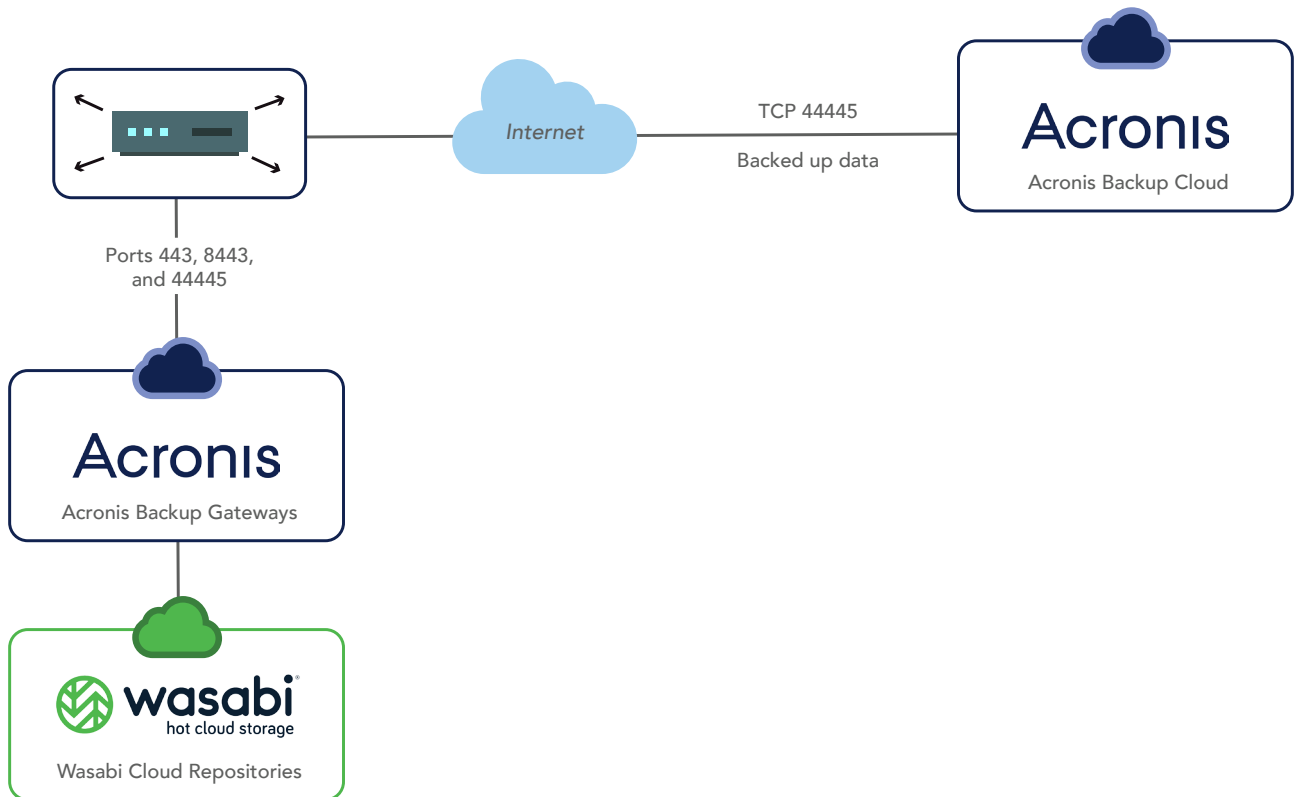

Wasabi and Acronis for a seamless and complete cyber protection

With Acronis Cyber Protect, you can copy and restore your backups directly to the cloud eliminating the need to manage additional gateway machines. Acronis provides advanced cyber protection for every endpoint in any location and combined with the cyber resilient features of Wasabi such as Multi-User Authentication, organizations can be assured that both their data and account is safe. Seamless integration and management of the combined cyber protection solution ensure that organization can reduce complexity, scale efficiently and provide flexible data management solutions.

Together, they offer a comprehensive solution that empowers businesses to back up their data directly to Wasabi's ultra-secure and cost-efficient cloud storage, ensuring unparalleled protection and peace of mind. From backing up and restoring Windows, Linux, and virtual machine data to recovering systems with bare-metal restore capabilities, Acronis provides a comprehensive solution that leaves no stone unturned. Now, with the ability to back up directly to Wasabi's cloud storage, businesses can elevate their data protection strategies to unprecedented heights.

ABOUT WASABI

Wasabi provides simple and affordable hot cloud storage for businesses all over the world. It enables organizations to store and instantly access an unlimited amount of data with no complex tiers or egress or API fees, delivering predictable costs that save money and industry leading security and performance businesses can count on. Trusted by customers worldwide, Wasabi has been recognized as one of technology's fastest-growing and most visionary companies. Created by Carbonite co-founders and cloud storage pioneers David Friend and Jeff Flowers, Wasabi is a privately held company based in Boston. Wasabi is a Proud Partner of the Boston Red Sox, and the Official Cloud Storage Partner of Liverpool Football Club and the Boston Bruins.

Follow and connect with Wasabi on [LinkedIn](#), [X](#), [Facebook](#), [Instagram](#), and [The Bucket](#).

Tel [1-844-WASABI-1](tel:1-844-WASABI-1)
Email info@wasabi.com

wasabi
hot cloud storage
www.wasabi.com