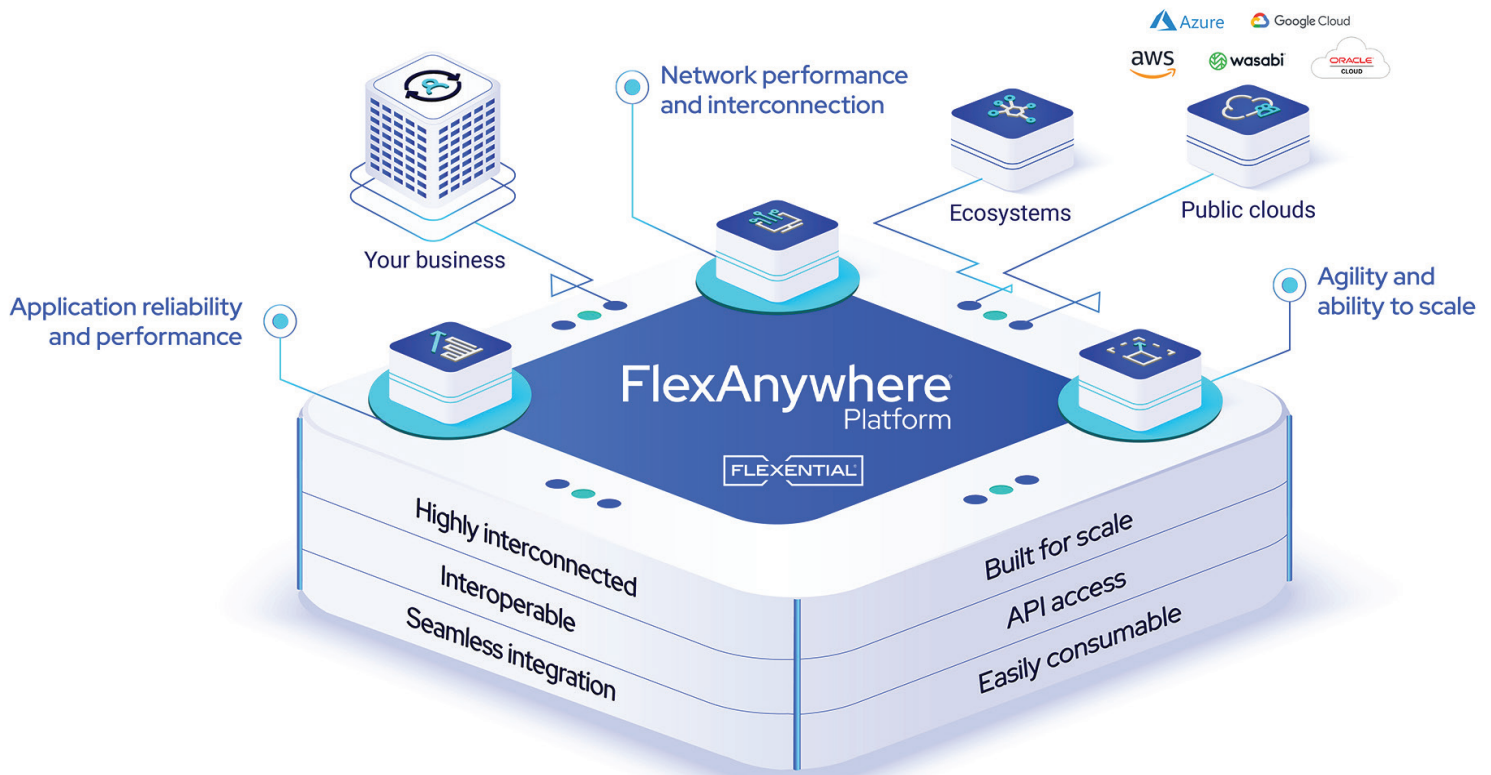

Joint Solution Supports a Wide Range of Applications

The integrated Wasabi-Flexential solution supports a wide variety of use cases. Use Wasabi for primary or secondary storage for enterprise applications and data. FlexAnywhere and Wasabi Direct Connect provide high-bandwidth access to Wasabi, with predictable throughput, from Flexential's growing portfolio of interconnected edge data centers. Use Wasabi for fast, low-cost data storage for cloud workloads. FlexAnywhere provides high-speed, direct interconnects to leading cloud providers, including AWS, Microsoft Azure and Google Cloud Platform.

Next Steps

CONTACT WASABI TODAY. Learn more about our price, performance and protection benefits.

TRY WASABI FOR FREE. Get up to 1 TB for 30 days.

To learn more about Flexential visit www.flexential.com or contact sales@flexential.com.