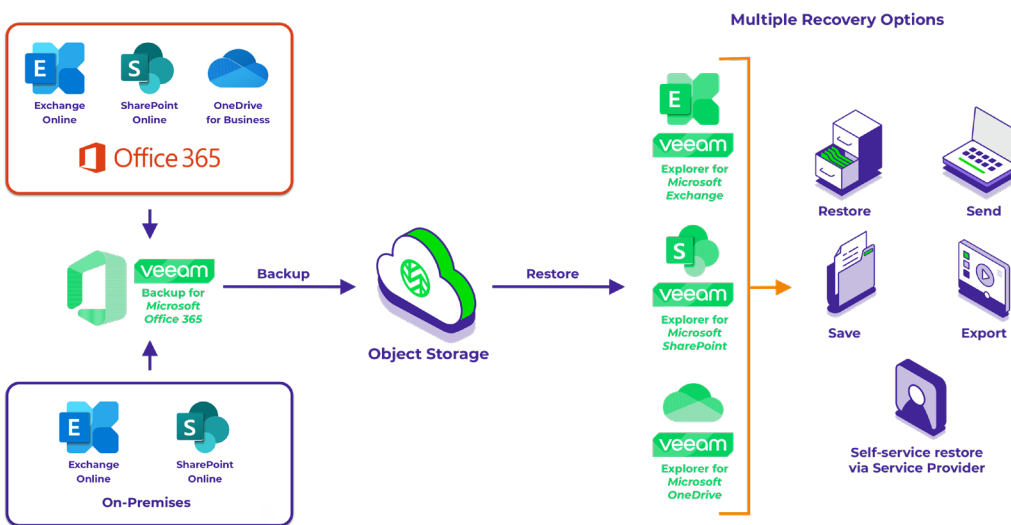

Powerful and Secure Data Storage for Veeam® Backup for Microsoft 365 with Wasabi Hot Cloud Storage

What is Veeam® Backup for Microsoft 365 (VBM)?

Microsoft 365 (formerly Office 365) provides a powerful suite of productivity solutions, but a comprehensive backup of your Office 365 data is not one of them. Veeam® Backup for Microsoft 365 eliminates the risk of losing access and control over your Office 365 data, including Exchange Online, SharePoint Online, OneDrive for Business and Microsoft Teams, so your data is always protected and accessible.

Veeam Backup for Microsoft 365 empowers you to securely back up Office 365 to any location, whether that be on-premises, in cloud object storage, or managed as a service. repositories help reduce recurring storage costs for Microsoft 365 backups, and Wasabi's cost-effective cloud storage extends these benefits further with costs 80% less than AWS.

Why Wasabi and Veeam Are Better Together?

With Veeam, organizations have the ability to have control over and protection of their Microsoft 365 data. By adding Wasabi Hot Cloud Storage, organizations can ensure you can backup and restore your Microsoft 365 data and ensure the data is protected from accidental deletion, security threats and retention policy gaps while cutting your cloud storage costs by 80%.