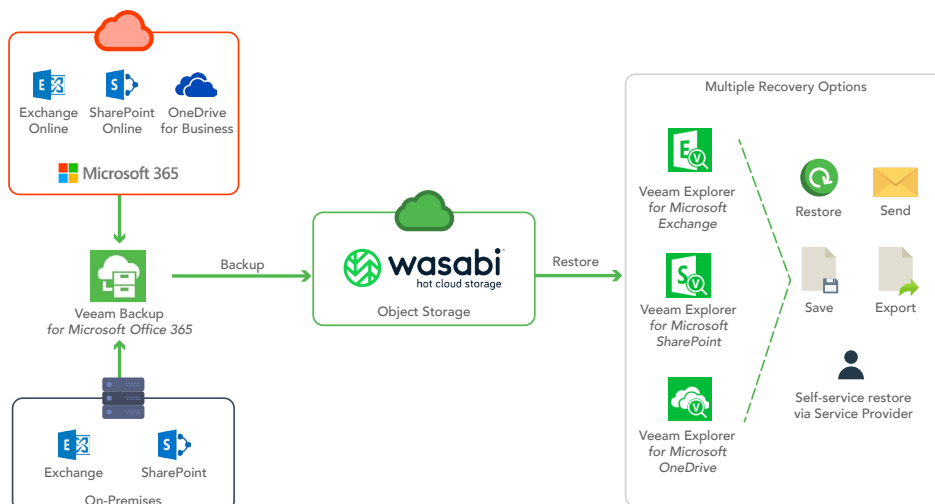

Powerful and Secure Data Storage for Veeam® Backup for Microsoft 365 with Wasabi Hot Cloud Storage

What is Veeam® Backup for Microsoft 365 (VBM)?

Microsoft 365 (formerly Office 365) provides a powerful suite of productivity solutions, but a comprehensive backup of your Office 365 data is not one of them. Veeam® Backup for Microsoft 365 eliminates the risk of losing access and control over your Office 365 data, including Exchange Online, SharePoint Online, OneDrive for Business and Microsoft Teams, so your data is always protected and accessible.

Veeam Backup for Microsoft 365 empowers you to securely back up Office 365 to any location, whether that be on-premises, in cloud object storage, or managed as a service. repositories help reduce recurring storage costs for Microsoft 365 backups, and Wasabi’s cost-effective cloud storage extends these benefits further with costs 80% less than AWS.

Why Wasabi and Veeam Are Better Together?

With Veeam, organizations have the ability to have control over and protection of their Microsoft 365 data. By adding Wasabi Hot Cloud Storage, organizations can ensure you can backup and restore your Microsoft 365 data and ensure the data is protected from accidental deletion, security threats and retention policy gaps while cutting your cloud storage costs by 80%.

ABOUT WASABI

Wasabi provides simple, predictable and affordable hot cloud storage for businesses all over the world. It enables organizations to store and instantly access an unlimited amount of data at 1/5th the price of the competition with no complex tiers or unpredictable egress fees. Trusted by tens of thousands of customers worldwide, Wasabi has been recognized as one of technology's fastest-growing and most visionary companies. Created by Carbonite co-founders and cloud storage pioneers David Friend and Jeff Flowers, Wasabi is a privately held company based in Boston.