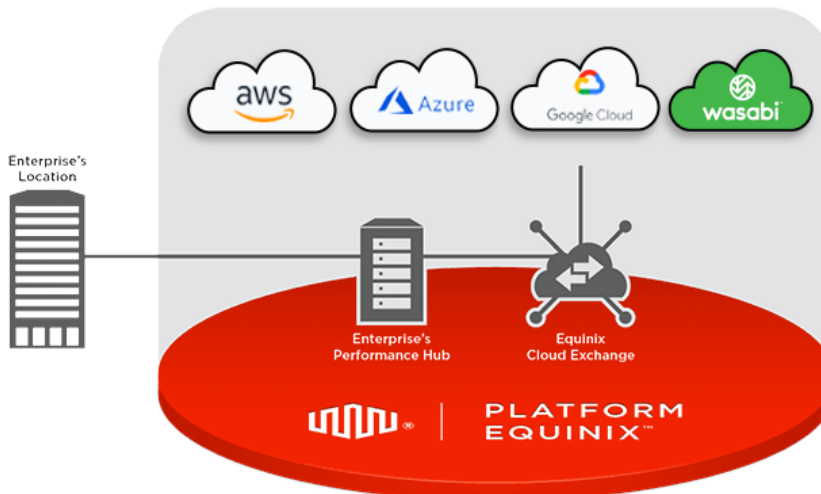

Equinix Cloud Exchange Fabric and Wasabi

Direct Connectivity to the World's Most Affordable Cloud Storage Service

Wasabi hot cloud storage is fundamentally transforming the industry, with the lowest-priced and fastest-performing cloud storage solution. Unlike legacy cloud storage services with confusing storage tiers and complex pricing schemes, Wasabi is extremely easy to understand and implement, and incredibly economical to scale. One product, with predictable and straightforward pricing, supports virtually every cloud storage application.

Now you can connect your enterprise network directly to Wasabi via the Equinix Cloud Exchange™ (ECX) Fabric over 1 Gbps and 10 Gbps interfaces. Equinix connects the world's leading businesses to their customers, employees and partners inside the most-interconnected data centers. Equinix Cloud Exchange Fabric provides secure, direct, private network connections to a wide range of cloud service providers—including Wasabi.

Flexible, On-Demand, Global Interconnection

Available in 25+ locations across the globe, the advanced, software-defined interconnection solution provides consistent throughput to Wasabi and other cloud services, minimizing network latency when deployed close to the cloud service provider edge within a Performance Hub™.

Connecting Your Enterprise to Wasabi Via Equinix Cloud Exchange Fabric

KEY FEATURES

- Direct enterprise network connectivity to Wasabi
- Global availability in 25+ markets
- Self-service portal and API for on-demand provisioning