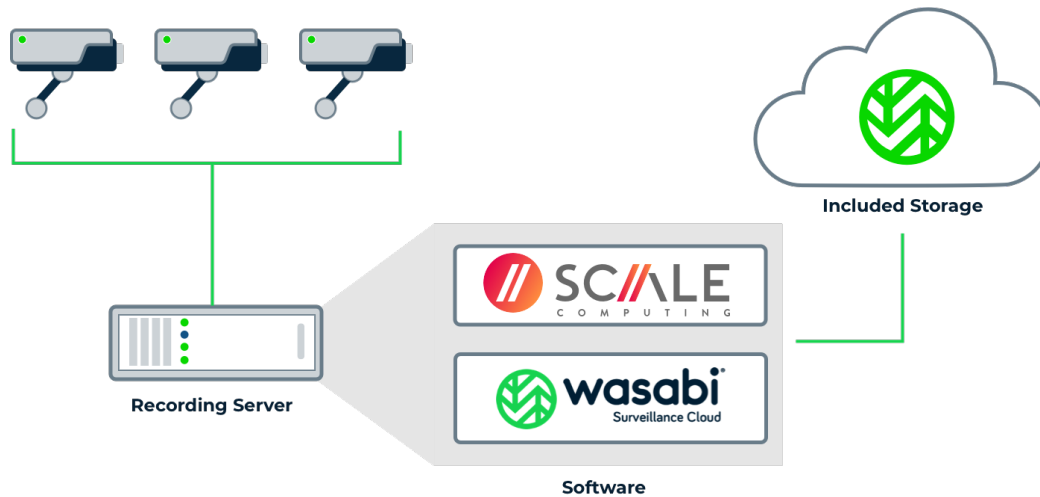

Zero-byte stub files in the NTFS file system replace video files moved to the cloud. These stub files are placeholders that allow applications to function normally as if the video exists in its original location.

Video migration from SC//Platform to Wasabi Surveillance Cloud is performed seamlessly and automatically based on the storage policy you define. During the process, video remains available while capacity is freed on the primary and secondary recording servers. Users and applications still access the offloaded video in the same manner as when it was on site, via the same source, same directory, and in the same way—even in the cloud. All video stored in the Wasabi Surveillance Cloud is considered “hot” and is readily available.

Safe, Secure, and Tamper-Proof

Wasabi is deployed in fully secure and redundant data centers certified for SOC-2 and ISO 27001 compliance. The service is architected following industry-best security models and design practices. Organizations can configure their individual video files or storage buckets to be immutable for a user-defined retention period (in increments of days, weeks, months or years). Designated video files or files written to that bucket cannot be deleted or altered in any way, by anyone, throughout its storage lifetime. Immutability can help with state and local government regulatory compliance.

About Scale Computing

Scale Computing is a leader in edge computing, virtualization, and hyperconverged solutions. Using patented HyperCore™ technology, Scale Computing Platform automatically identifies, mitigates, and corrects infrastructure problems in real-time, enabling applications to achieve maximum uptime, even when local IT resources and staff are scarce. Edge Computing is the fastest-growing area of IT infrastructure, and industry analysts have named Scale Computing an outperformer and leader in the space, including being named the #1 edge computing vendor by CRN.

ABOUT WASABI

Wasabi provides simple, predictable and affordable hot cloud storage for businesses all over the world. It enables organizations to store and instantly access an unlimited amount of data with no complex tiers or unpredictable egress fees. Trusted by tens of thousands of customers worldwide, Wasabi has been recognized as one of technology's fastest-growing and most visionary companies. Created by Carbonite co-founders and cloud storage pioneers David Friend and Jeff Flowers, Wasabi is a privately held company based in Boston.

©2023 Wasabi Technologies LLC. All rights reserved. WASABI and the WASABI Logo are trademarks of Wasabi Technologies LLC and may not be used without permission of Wasabi Technologies LLC. All other brand names mentioned herein are for identification purposes only and may be the trademarks of their respective holder(s).

Tel [1-844-WASABI-1](tel:1-844-WASABI-1)
Email surveillance@wasabi.com

www.wasabi.com