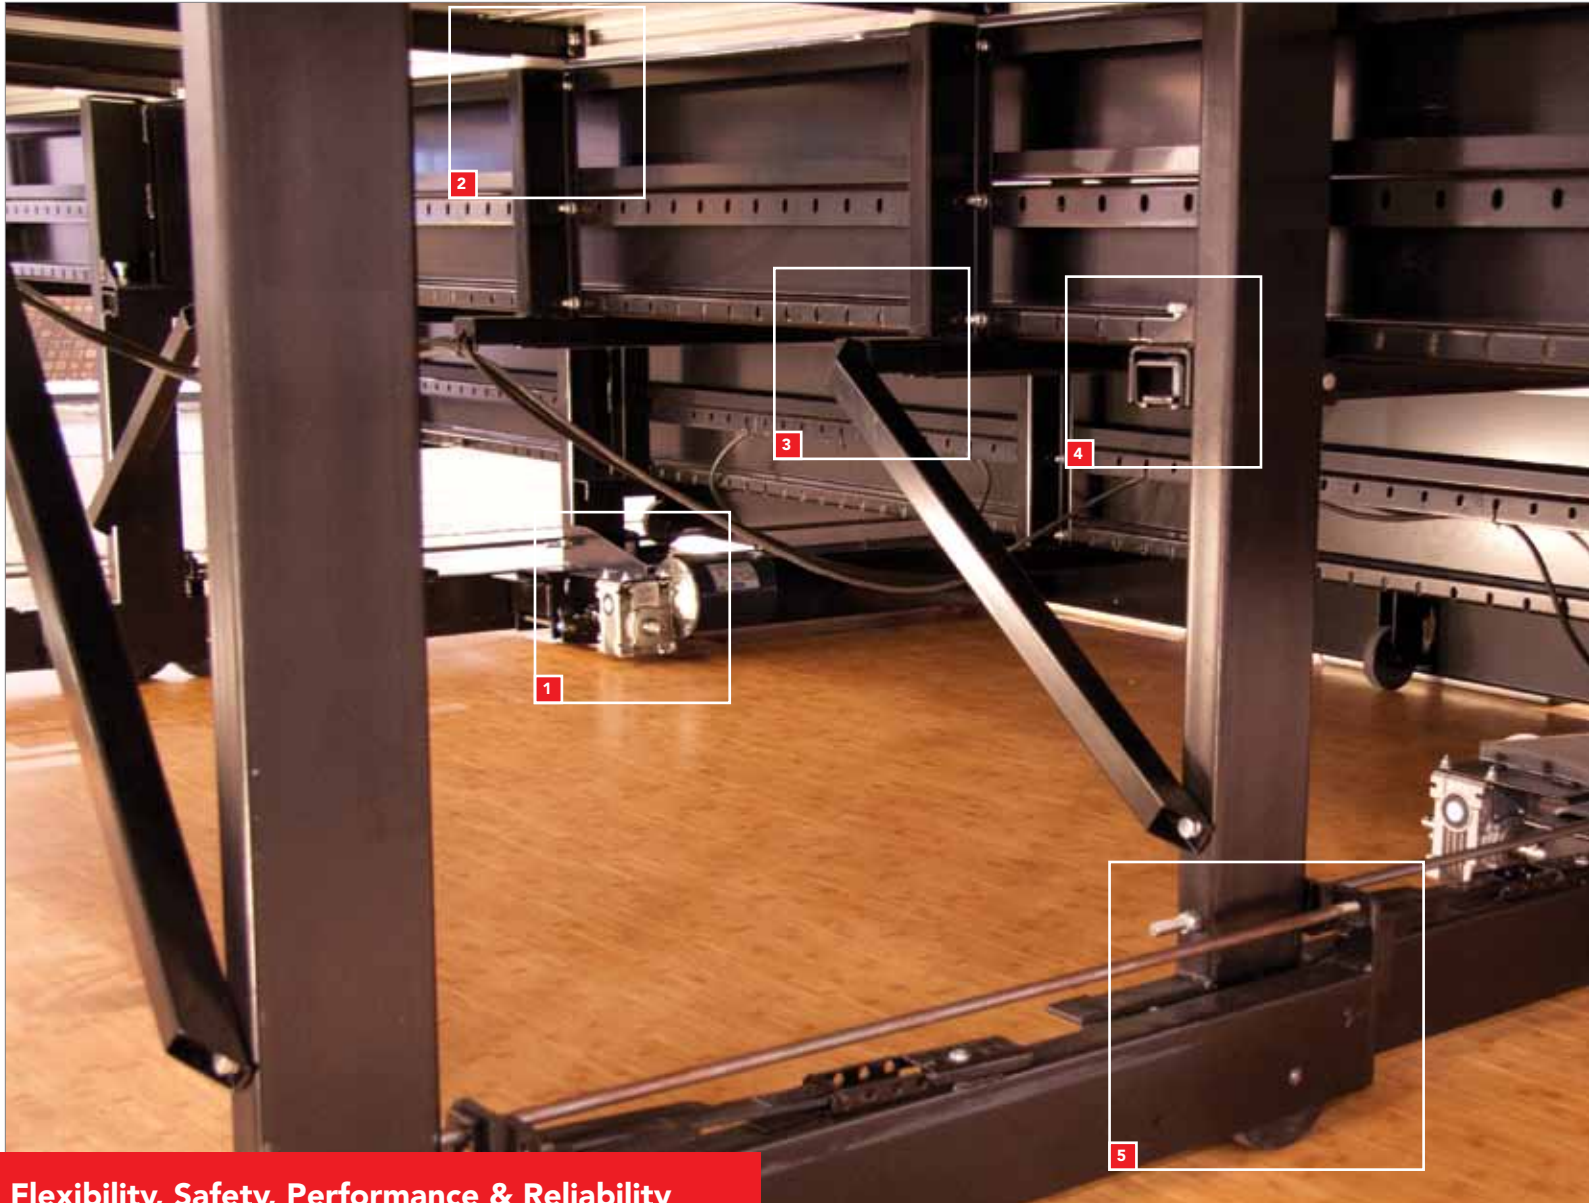

MXP

Telescopic Platform

The next generation of telescopic platform seating.

husseyseating[™]
YOUR PARTNER FOR SEATING SOLUTIONS

Introducing MXP, the next generation of telescopic platform seating.

Expertly engineered to safely optimize your facility's operations while providing impressive style and spectator seating comfort, you'll wonder how you ever got along without it.

Flexibility, Safety, Performance & Reliability

The understructure of any telescopic platform is the backbone of the system, and MXP's understructure is engineered to provide maximum flexibility, safety, performance and reliability. Created with high-tensile steel and formed components, MXP achieves an ideal strength to weight ratio that maximizes the systems performance while minimizing wear and tear on the system and your facility.

When it comes to your facility's seating configuration, we know you want the freedom to create just the right blend of customer comfort

and seating capacity. With MXP, the choices are all yours. Utilizing Hussey's proven vertical frame design, MXP accommodates rises from 4"– 24" (102 – 610mm), row spacing from 32"– 36" (813 – 914mm) in 1" (25mm) increments, and tapered sections up to 22 1/2 degrees, providing maximum seating configuration flexibility.

Providing the ultimate in safety and performance, fully captive upper and lower interlocks ensure the frames can never separate. Plus, the upper interlocks provide a stable, locked deck when loaded so your audience will feel as safe and stable on the 30th row as on the first.