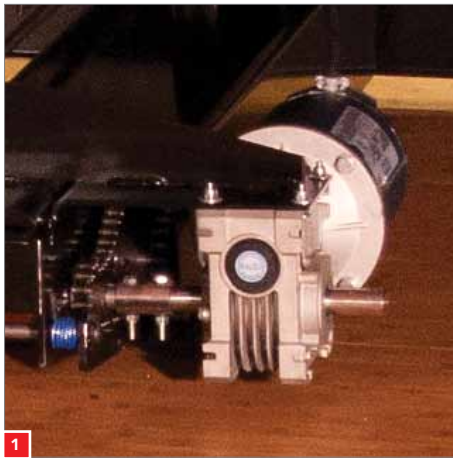

Soft-Start Steerable Power

The revolutionary soft-start steerable power system is the most efficient system in the industry, utilizing your existing power source so it's easy on your facility's budget, and even easier to operate. Plus, the controlled start prevents unnecessary wear and tear on the system or your facility.

MXP's unique motor control system allows a single operator to steer the section as it opens and closes to fine-tune its final position. Get a perfect alignment the first time, every time.