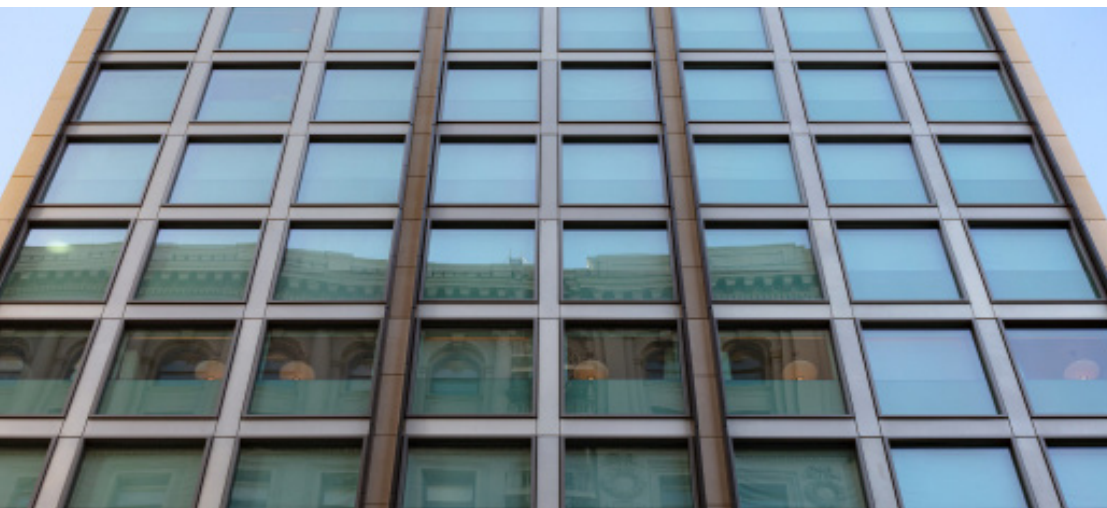

THE SOLUTION

Clark Pacific collaborated with Nawkaw to develop a sustainable solution that could be delivered at scale. Nawkaw mobilized expert Stain Technicians to Clark Pacific's California yard—working on A-frames to equal out the existing color on Clark Pacific's stone finish elements. Imperfections inherent in the concrete manufacturing process were easily equalized using Nawkaw's patented techniques and expert operations.

Next, Nawkaw's customized stain solution was applied across the precast building envelope off-site—bringing the original metal-inspired design of the final citizenM property to life on the yard. These elements were later transported to the property site and assembled.

The final look is a seamless match to the original architectural intent of the property—to evoke the high-tech, low-contact citizenM experience in visual form. Nawkaw's stain solution, particularly when combined with precast elements, represents a powerful marriage of efficiency and durability for large and small commercial projects.

WWW.NAWKAW.COM