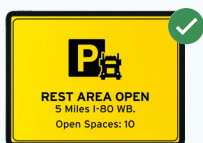

REST AREA ALERTS

Find safe parking. With these alerts drivers are shown real-time parking space availability at rest areas and other parking centers. Our rest area alerts make it easier to find a safe place to park, with info on open lots with stalls.