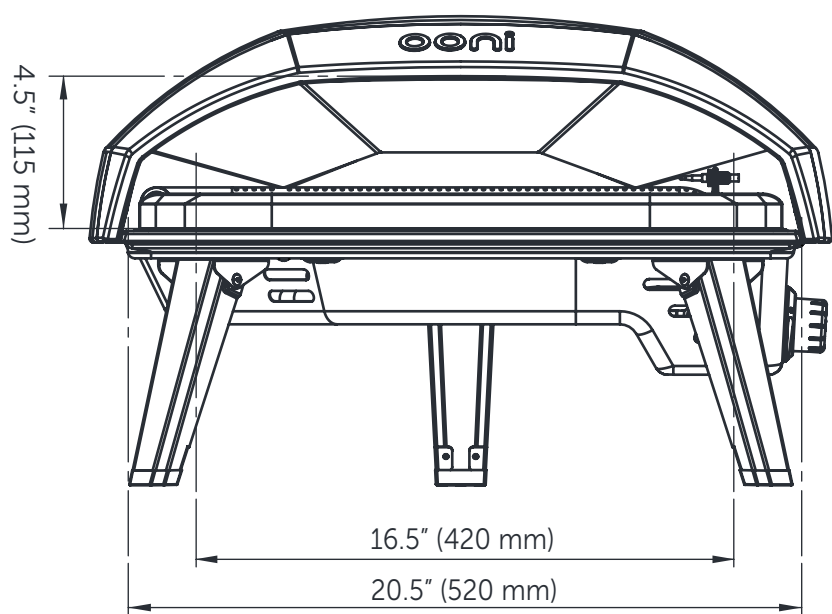

# Ooni Koda 16 Dimensions

Thickness: 0.59" (15 mm)