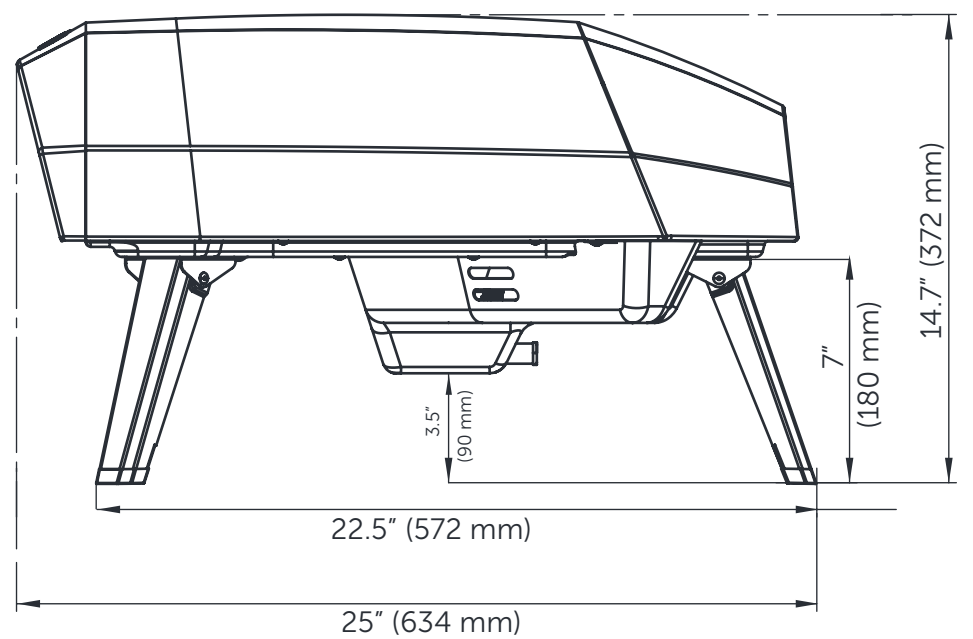

# Ooni Koda 16 Dimensions

Thickness: 0.59" (15 mm)