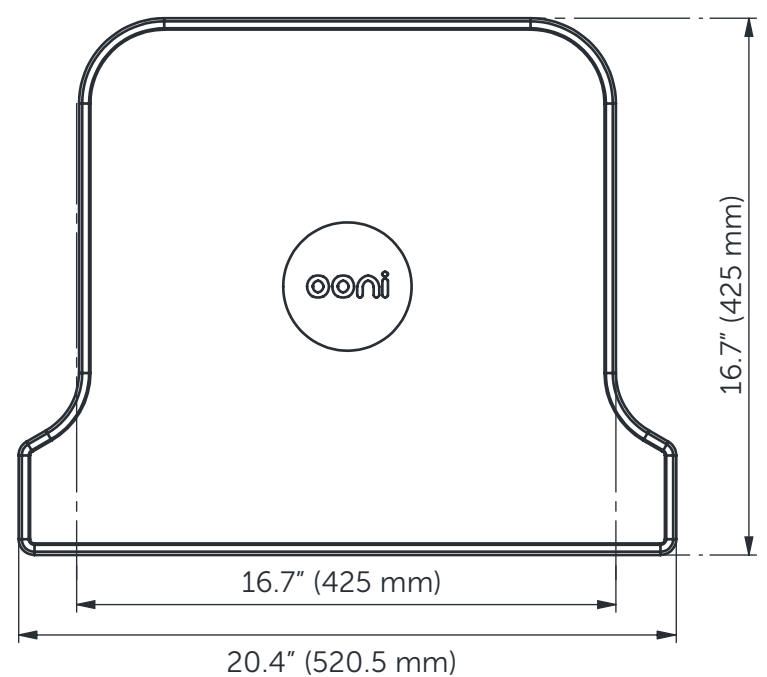

# Ooni Koda 16 Dimensions

Thickness: 0.59" (15 mm)