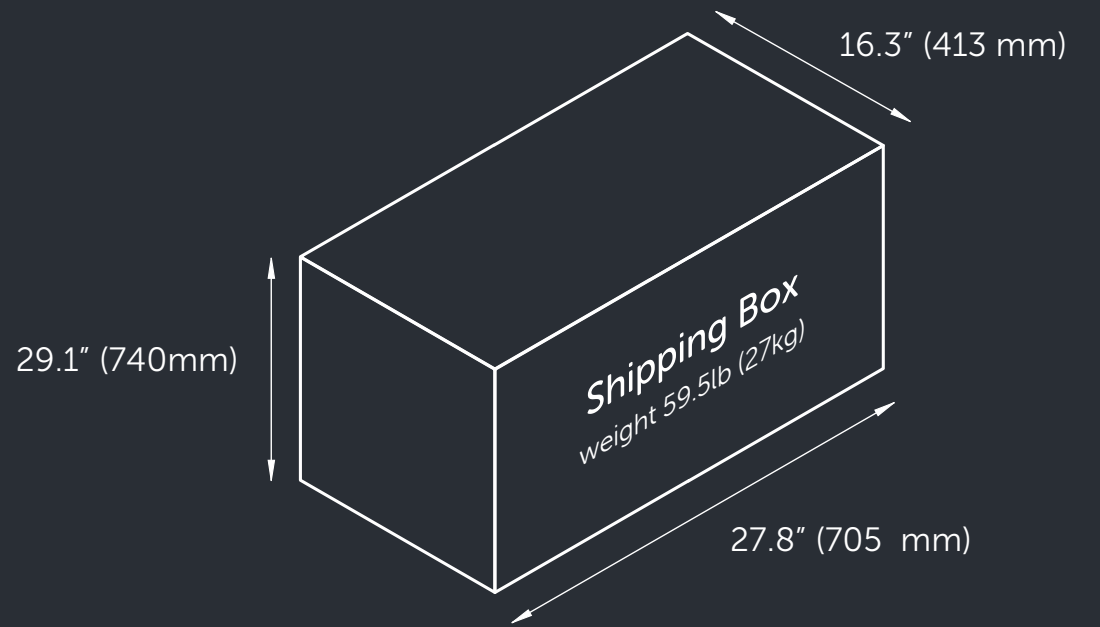

# Ooni Koda 16 Dimensions

Thickness: 0.59" (15 mm)