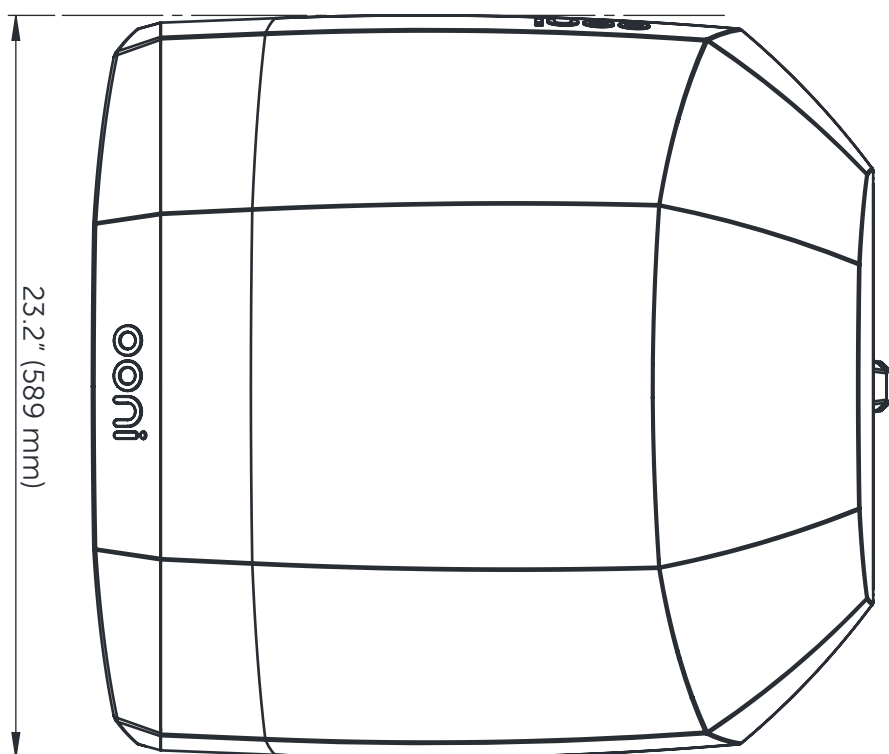

# Ooni Koda 16 Dimensions

Thickness: 0.59" (15 mm)