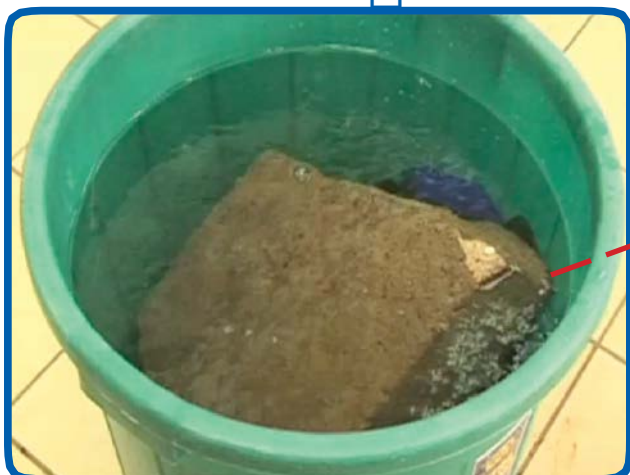

NASG CLEANING

+

0.01% solution

Wait 10 Min

- or -

- or -