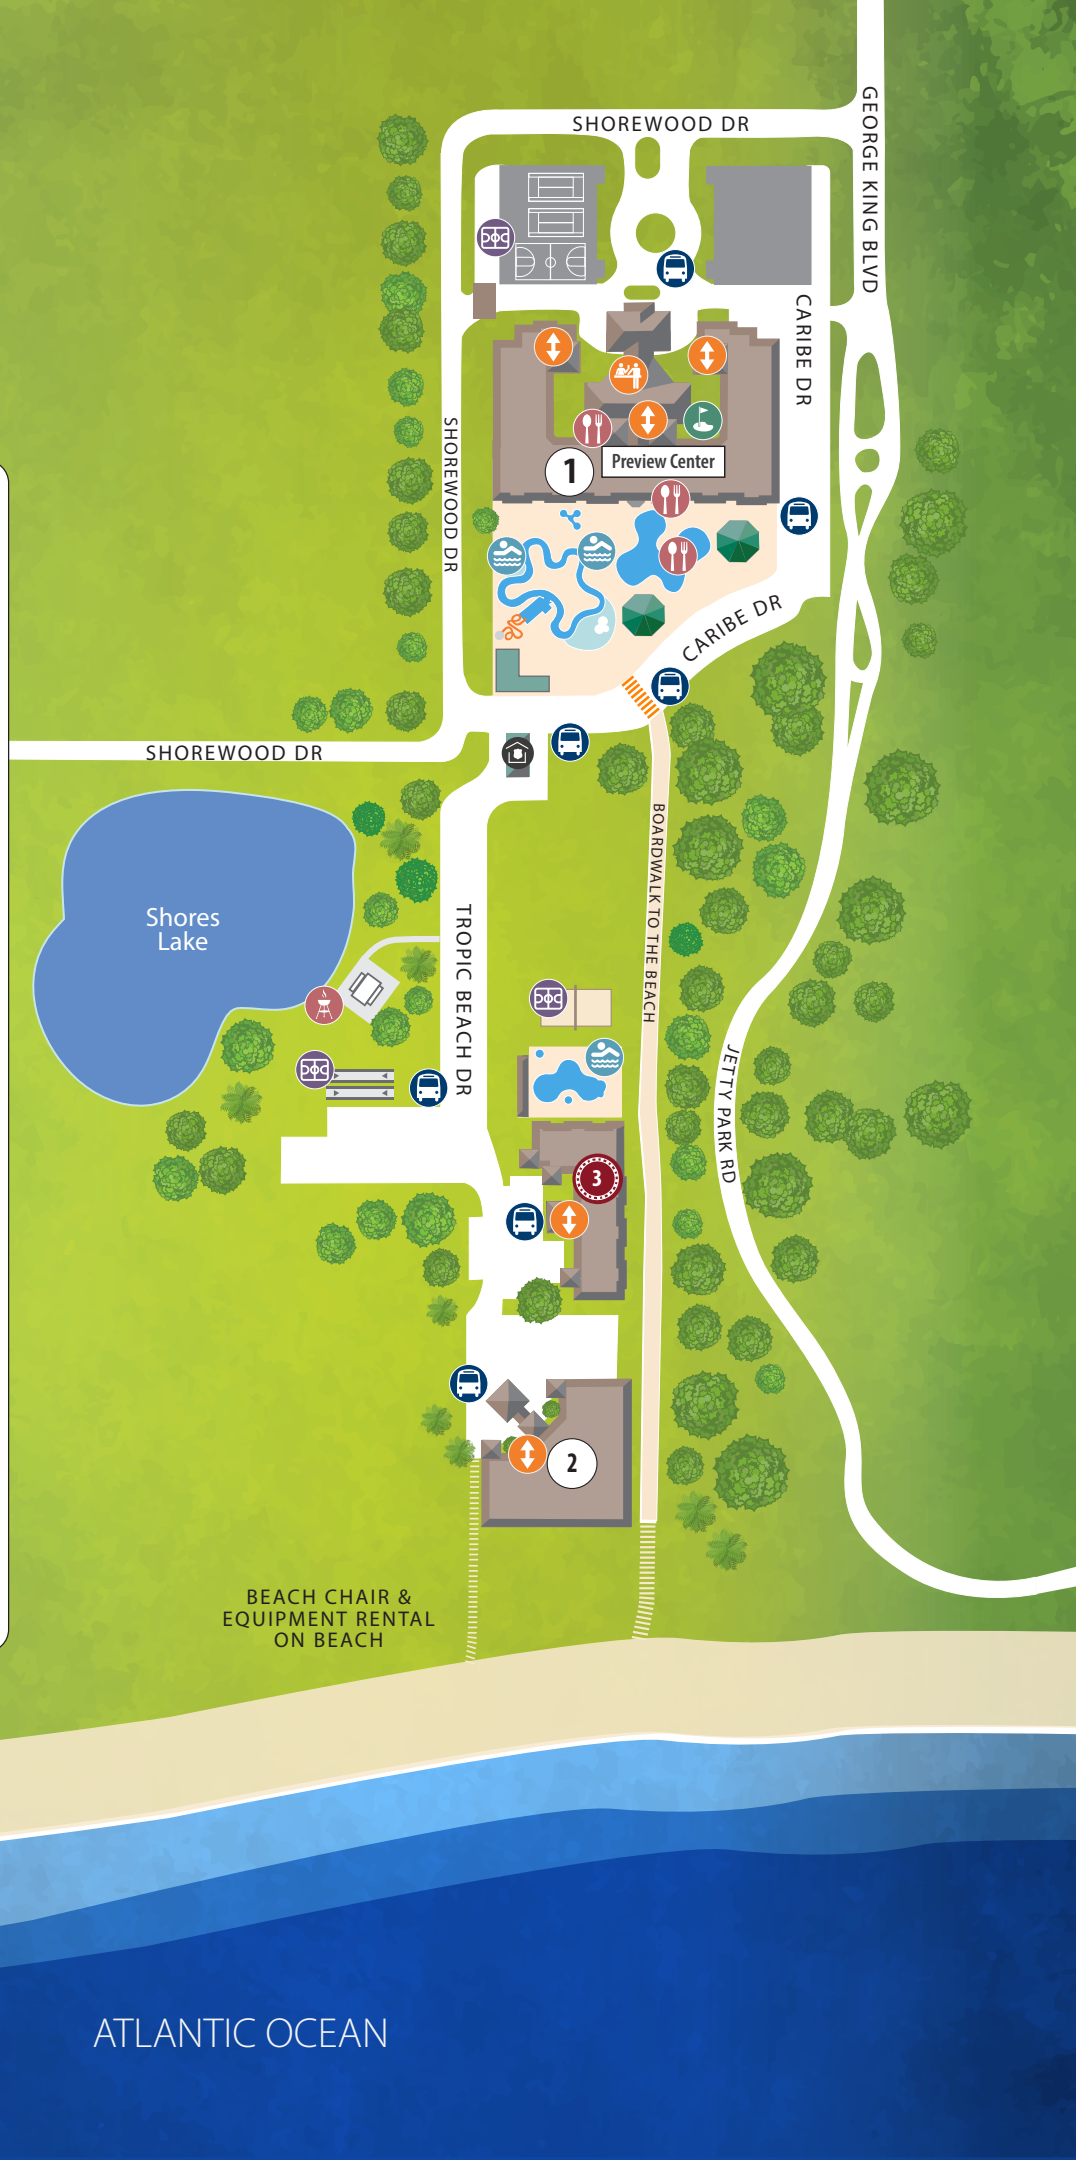

## VILLAS

- 1 BUILDING 1: 1104 – 1529  
1000 Shorewood Drive
- 2 BUILDING 2: 2101 – 2512  
9036 Tropic Beach Drive

## SIGNATURE COLLECTION

- 3 BUILDING 3: 3101 - 3510  
9026 Tropic Beach Drive

## AMENITIES

-  FRONT DESK
-  CAPE GRILL & BAR
-  MARKETPLACE
-  SPORTS COURTS
-  POOLS
-  MINIATURE GOLF
-  ELEVATORS
-  TRANSPORTATION
-  PICNIC AREA

ATLANTIC OCEAN