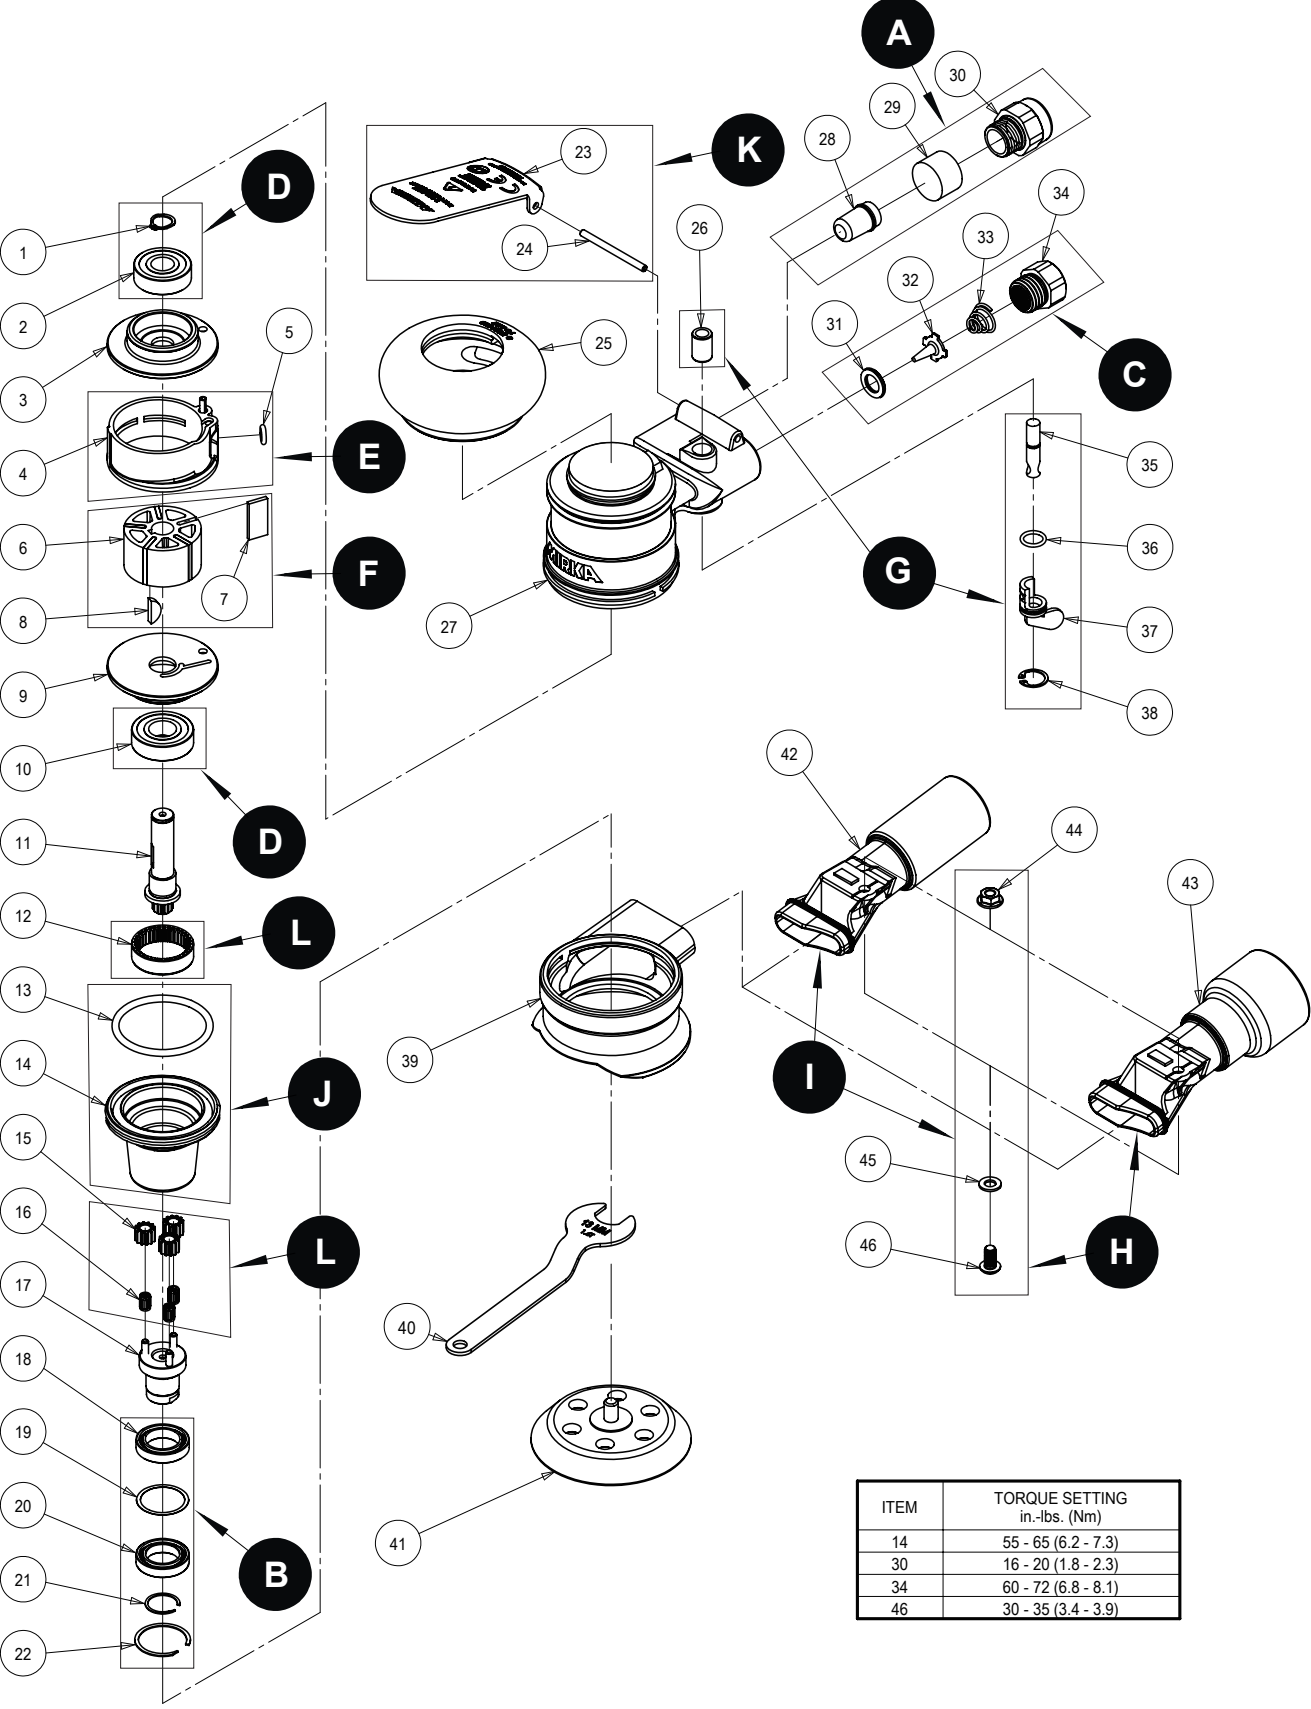

Exploded view of RPS 300CV, 77 mm

Updated 12.07.2022

ITEM	TORQUE SETTING in.-lbs. (Nm)
14	55 - 65 (6.2 - 7.3)
30	16 - 20 (1.8 - 2.3)
34	60 - 72 (6.8 - 8.1)
46	30 - 35 (3.4 - 3.9)

RPS 300CV, 77 mm Spare Part kits

Note! Repairs done by non-authorized repairer will breach the Mirka warranty.

Mirka Code	Item	Description	Kit	QTY	Part No
8993017311		Muffler kit 12 000 rpm			MPA0797
	28	Internal Muffler	A	1	MPA0062
	29	Muffler Insert		1	MPA0068
	30	Muffler Housing		1	MPA0166
					MPA2226
8994222711		Spindle Bearing kit			
	18	Bearing	B	1	MPA0147
	19	Spacer		1	MPA0213
	20	Bearing		1	MPA0148
	21	Retaining Ring		1	MPA0110
22	Retaining Ring	1		MPA0117	
8993018811		Air Inlet kit			MPA0798
	31	Valve Seat	C	1	MPA0009
	32	Valve		1	MPA0007
	33	Valve Spring		1	MPA0014
34	Inlet Bushing assembly (1/4-18 Npt)	1		MPA0013	
8993019811		Endplate Bearing kit			MPA0799
	1	Retaining Ring	D	1	MPA0040
	2	Bearing		1	MPA0021
10	Bearing	1		MPA0019	
8993009211		Cylinder and O-Ring kit			MPA0994
	4	Cylinder assembly	E	1	MPA0005
5	O-Ring 5 x 2 mm	1		MPA0042	
8993017711		Rotor, Vanes and Key kit			MPA0801
	6	Rotor	F	1	MPB0005
	7	Vane		5	MPA0010
	8	Key		1	MPA0041
					MPA0800
8993019011		Speed Valve kit			
	26	Valve Sleeve	G	1	MPA0015
	35	Valve Stem assembly		1	MPA0008
	36	O-Ring 9x1.5 mm		1	MPA0043
	37	Speed Control		1	MPB0014
38	Retaining Ring	1		MPA0039	
8993006611		Swivel Fitting kit CV 28 mm (Standard for CV)			MPA0988
	43	Swivel Exhaust 28 mm (1 In.) (Standard For CV)	H	1	MPA0099
	44	Nut M5x0.8		1	MPA0048
	45	Washer M5		1	MPA0047
	46	Screw M5x10		1	MPA0769
					MPA0987
8993013611		Swivel Fitting kit CV 19 mm (Optional for CV)		OPT.	
	42	Swivel Exhaust 19 mm (¾ In.) (Optional For CV)	I	1	MPA0205
	44	Nut M5x0.8		1	MPA0048
	45	Washer M5		1	MPA0047
	46	Screw M5x10		1	MPA0769